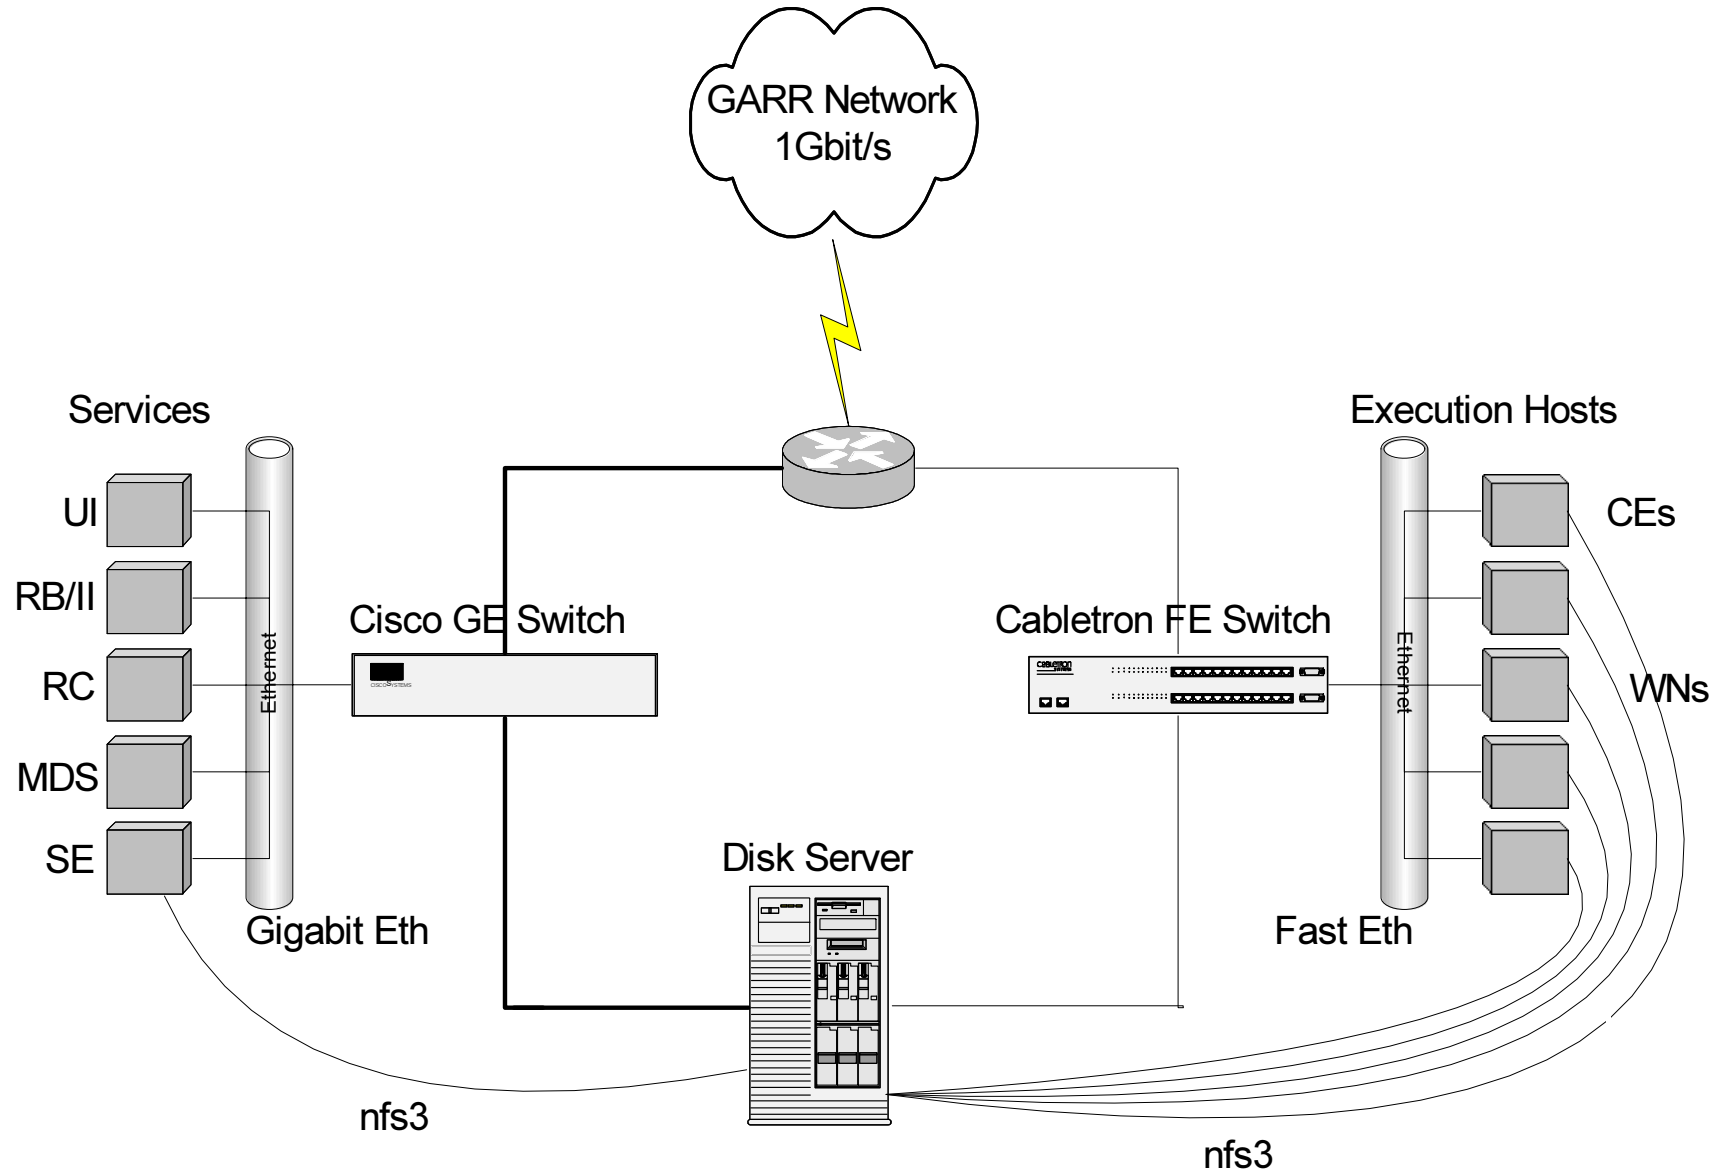

- ✱ **1 Disk Server IBM with 300Gbyte available**

- ✱ **Gigabit connection for the main services:**
 - SE, UI, RB, RC

- ✱ **Fast Ethernet connection for the rest:**
 - CE, WN

Hardware Resources at CNAF (2)

- ✱ **Network Connectivity granted by:**
 - Cisco 6005 for Gigabit Ethernet
 - Cabletron 2000 for Fast Ethernet
- ✱ **UPS power to grant 24/7 service**
- ✱ **Access to GARR network = 1Gbps**

CNAF: present situation

- ✱ **LCFG installation:**
 - Network installation via PXE/GRUB (CNAF solution)
 - LCFGng under test (migration soon available)

CNAF testbed layout

Different Testbeds Running at CNAF

- ✿ **CNAF is running 2 testbeds: one for validation and one for development.**
- ✿ **Validation testbed:**
 - **RB/II, UI, SE, (with Gigabit connections), CE, 4 WN**
- ✿ **Development testbed (v.1.2.0):**
 - **RB/II, UI, CE, SE, 1 WN (with FE connections)**