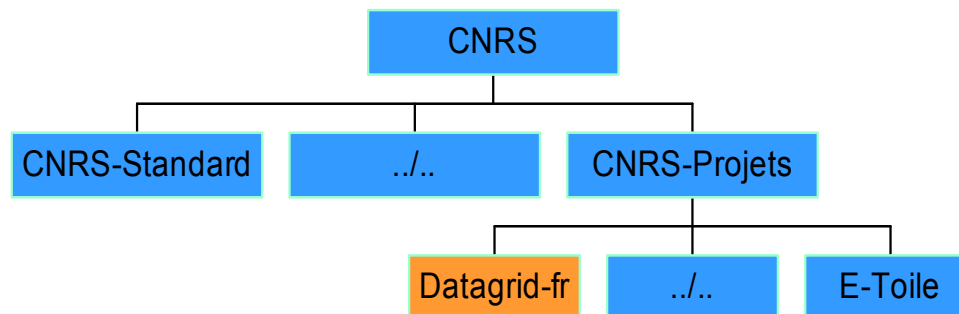

# CNRS CA Status December 2003

Sophie Nicoud

[Sophie.Nicoud@urec.cnrs.fr](mailto:Sophie.Nicoud@urec.cnrs.fr)

- ✧ CNRS Datagrid-fr CA issues certificates:
  - ✓ to 44 institutes
  - ✓ in 17 countries
  - ✓ 400 certificates has been issued
- ✧ We are catch-all CA for DataGrid and LCG projects
  - ✓ Question: CERN could be catch-all CA for LCG ?
- ✧ All CNRS CAs are managed by the unit UREC at Grenoble

- ✧ During first quaterly of 2004,
  - ✓ CNRS CAs will be managed by the unit DSI at Toulouse
  
- ✧ CNRS Datagrid-fr CA will finish after the review on April 2004
- ✧ CNRS Egee CA will be the new CNRS CA for EGEE and LCG projects
- ✧ CNRS Egee CA will issue certs with a distinguish cert subject:
  - ✓ `/O=CNRSGRID/C=.../O=.../OU=.../CN=.../Email=...`
- ✧ I hope to start the new CA before the review on February 2004