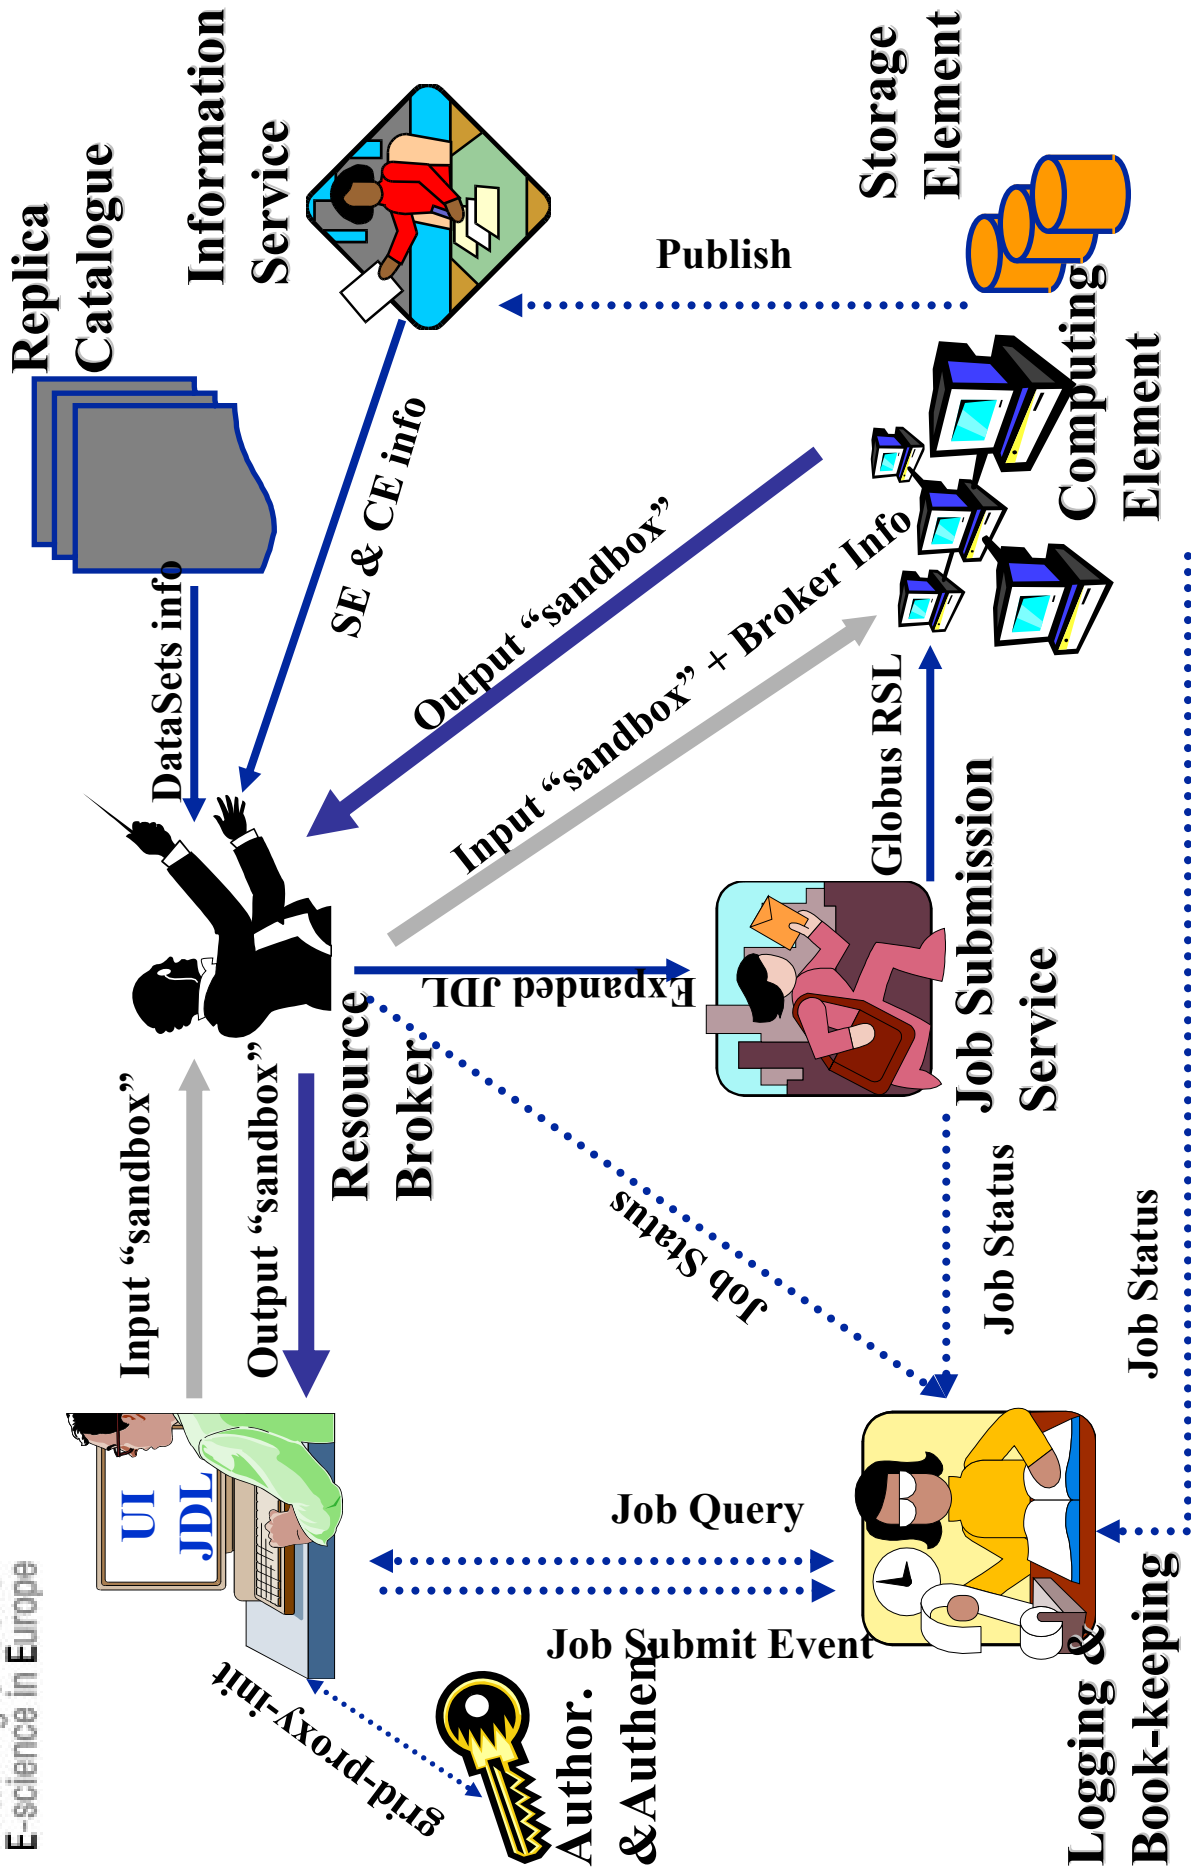

An Introduction to the GENIUS portal

INFN, Catania

EGEE is funded by the European Union under contract IST-2003-508833

- Why use portals?
- The GENIUS Portal
- Summary and conclusions

A web portal: why and how ?

- It can be accessed from everywhere and by “everything” (desktop, laptop, PDA, phone).
- It can keep the same user interface independently of the underlying middleware.
- It must be redundantly “secure” at all levels: **1)** secure for web transactions, **2)** secure for user credentials, **3)** secure for user authentication, **4)** secure at VO level.
- All available grid services must be incorporated in a logic way, just “one mouse click away” .
- Its layout must be easily understandable and user friendly.

Job workflow

The "transparent" grid access

GENIUS[®]

(**G**rid **E**nabled web **eN**vironment for
site **I**ndependent **U**ser job **S**ubmission)

[<https://genius.ct.infn.it>]

INFN/NICE collaboration

GENIUS: how it works

GENIUS home page

The screenshot shows a Mozilla browser window displaying the GENIUS home page. The browser's address bar shows the URL `https://genius.ct.infn.it/`. The page features a navigation menu on the left with links to File Services, Security Services, Job Services, Data Services, Info Services, Monitoring Services, Interactive Services, Grid Settings, Set VO, Current VO Services, Statistics, and Logout. A footer section mentions the site is powered by EnginFrame 3.2, compliant with LCG-2 and GRID.IT. The main content area includes the GENIUS logo, the ENGINFRAME logo, and a welcome message for GENIUS 2.8.3. A list of links provides access to important notices, user guides, authentication instructions, installation guides, mailing lists, and archives. A final paragraph notes the portal's compatibility with Mozilla 1.6, Netscape 4.79, 4.80, 6 and higher, and Internet Explorer 5 or higher, and states the last update was on Fri 2 Apr 2004.