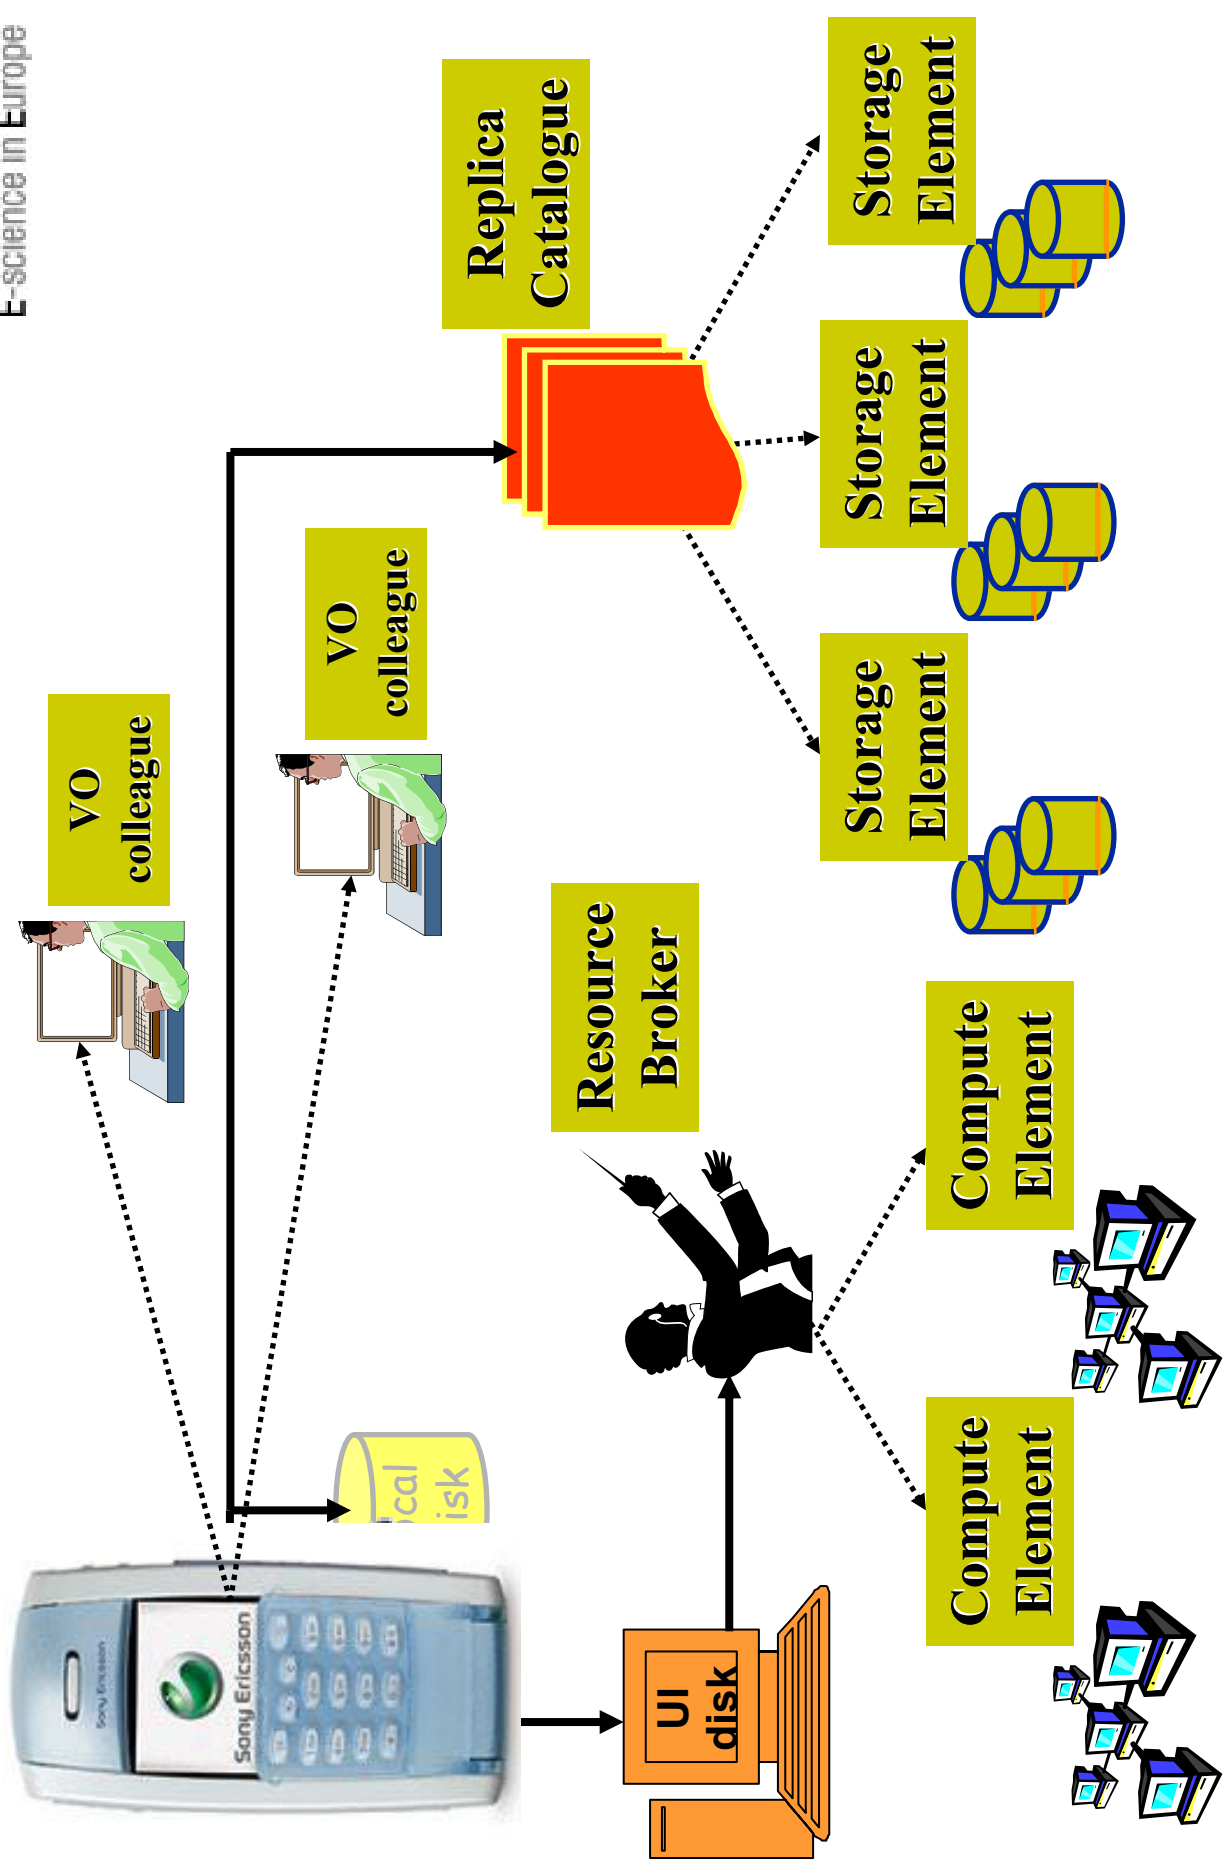

An Introduction to the GENIUS portal

INFN, Catania

EGEE is funded by the European Union under contract IST-2003-508833

- Why use portals?
- The GENIUS Portal
- Summary and conclusions

A web portal: why and how ?

- It can be accessed from everywhere and by “everything” (desktop, laptop, PDA, phone).
- It can keep the same user interface independently of the underlying middleware.
- It must be redundantly “secure” at all levels: **1)** secure for web transactions, **2)** secure for user credentials, **3)** secure for user authentication, **4)** secure at VO level.
- All available grid services must be incorporated in a logic way, just “one mouse click away” .
- Its layout must be easily understandable and user friendly.

Job workflow

The "transparent" grid access

GENIUS[®]

(**G**rid **E**nabled web **eN**vironment for
site **I**ndependent **U**ser job **S**ubmission)

[<https://genius.ct.infn.it>]

INFN/NICE collaboration

GENIUS: how it works

GENIUS home page

The screenshot shows a Mozilla browser window displaying the GENIUS home page. The browser's address bar shows the URL `https://genius.ct.infn.it/`. The page features a navigation menu on the left with links to File Services, Security Services, Job Services, Data Services, Info Services, Monitoring Services, Interactive Services, Grid Settings, Set VO, Current VO Services, Statistics, and Logout. A footer section mentions the site is powered by EnginFrame 3.2, compliant with LCG-2 and GRID.IT. The main content area includes the GENIUS logo, the ENGINFRAME logo, and a welcome message for GENIUS 2.8.3. A list of links provides access to important notices, user guides, authentication instructions, installation guides, mailing lists, and archives. A final paragraph notes the portal's compatibility with Mozilla 1.6, Netscape 4.79, 4.80, 6 and higher, and Internet Explorer 5 or higher, and states the last update was on Fri 2 Apr 2004.