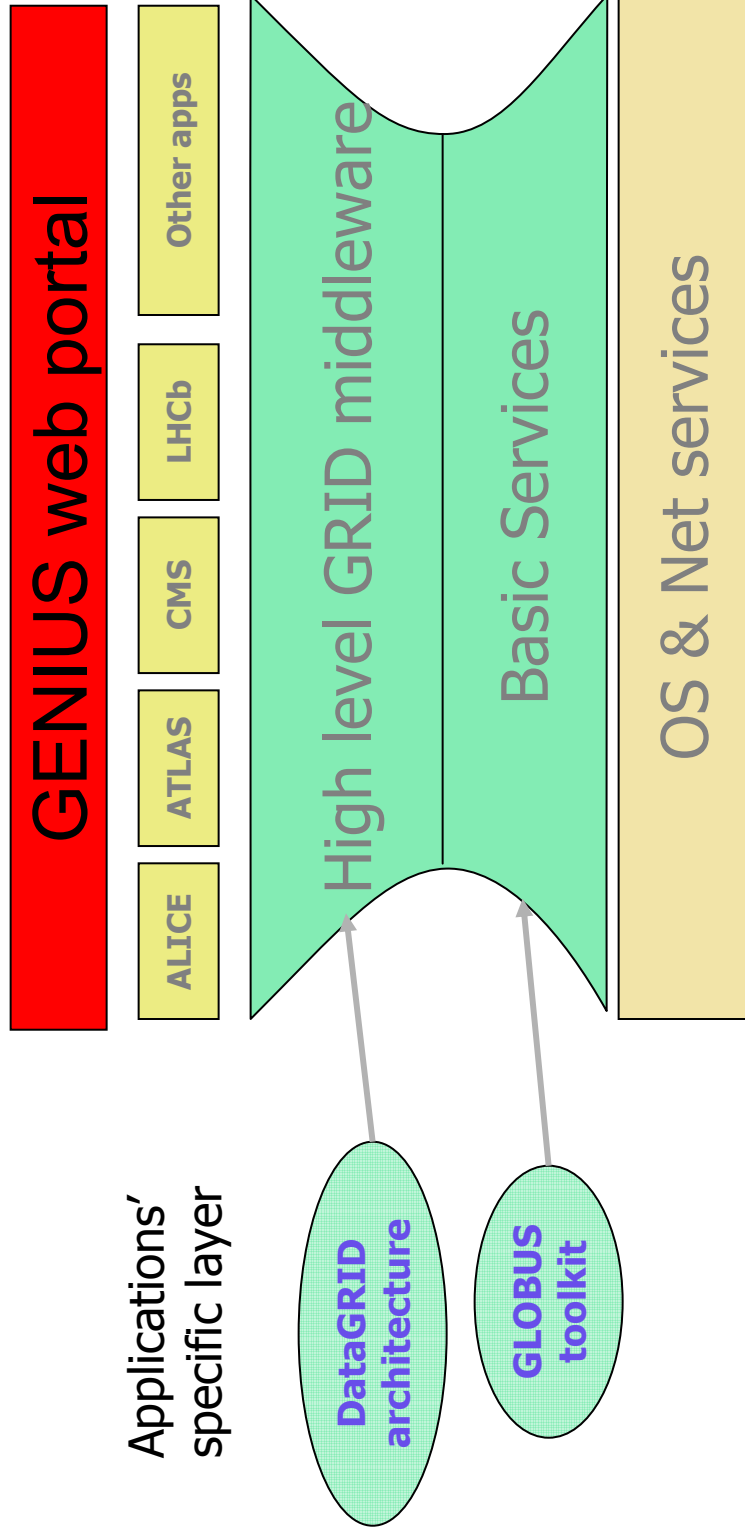

Job workflow

The "transparent" grid access

GENIUS[®]

(**G**rid **E**nabled web **eN**vironment for
site **I**ndependent **U**ser job **S**ubmission)

[<https://genius.ct.infn.it>]

INFN/NICE collaboration

GENIUS: how it works

GENIUS home page

The screenshot shows a Mozilla browser window displaying the GENIUS home page. The browser's address bar shows the URL `https://genius.ct.infn.it/`. The page features a navigation menu on the left with links to File Services, Security Services, Job Services, Data Services, Info Services, Monitoring Services, Interactive Services, Grid Settings, Set VO, Current VO Services, Statistics, and Logout. A footer section mentions the site is powered by EnginFrame 3.2, compliant with LCG-2 and GRID.IT. The main content area includes the GENIUS logo, the ENGINFRAME logo, and a welcome message for GENIUS 2.8.3. A list of links provides access to important notices, user guides, authentication instructions, installation guides, mailing lists, and archives. A final paragraph notes the portal's compatibility with Mozilla 1.6, Netscape 4.79, 4.80, 6 and higher, and Internet Explorer 5 or higher, and states the last update was on Fri 2 Apr 2004.

Grid Enabled web eNvironment for site Independent User job Submission

Welcome to GENIUS 2.8.3

Important Notice

GENIUS User's Guide (doc, pdf, ps, ps.gz)

New Grid Authentication with MyProxy

GENIUS MyProxy Server Installation