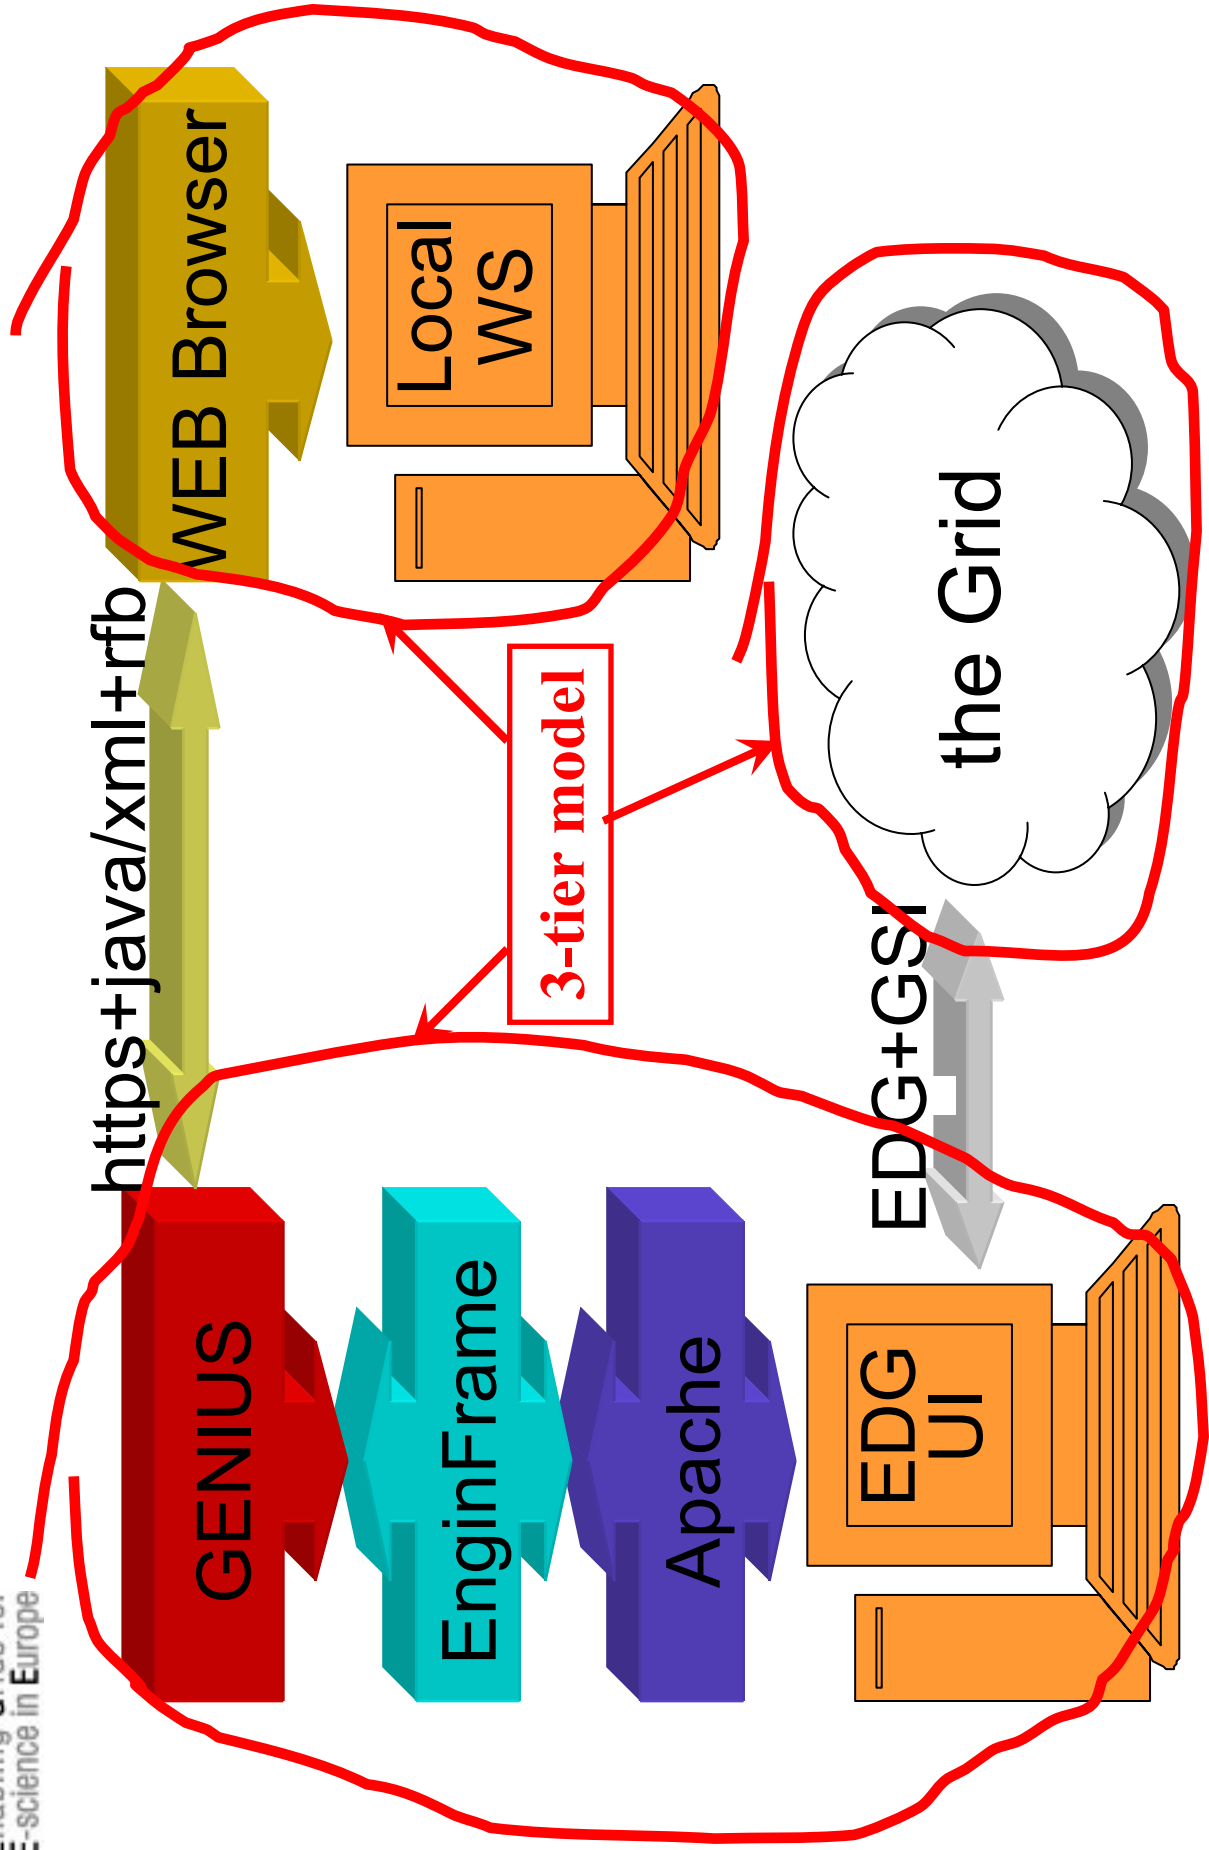

Job workflow

The "transparent" grid access

GENIUS[®]

(**G**rid **E**nabled web **eN**vironment for
site **I**ndependent **U**ser job **S**ubmission)

[<https://genius.ct.infn.it>]

INFN/NICE collaboration

GENIUS: how it works

GENIUS home page

The screenshot shows a Mozilla browser window displaying the GENIUS home page. The browser's address bar shows the URL `https://genius.ct.infn.it/`. The page features a navigation menu on the left with links to File Services, Security Services, Job Services, Data Services, Info Services, Monitoring Services, Interactive Services, Grid Settings, Set VO, Current VO Services, Statistics, and Logout. A footer section mentions the site is powered by EnginFrame 3.2, compliant with LCG-2 and GRID.IT. The main content area includes the GENIUS logo, the ENGINFRAME logo, and a welcome message for GENIUS 2.8.3. A list of links provides access to important notices, user guides, authentication instructions, installation guides, mailing lists, and archives. A final paragraph notes the portal's compatibility with Mozilla 1.6, Netscape 4.79, 4.80, 6 and higher, and Internet Explorer 5 or higher, and states the last update was on Fri 2 Apr 2004.