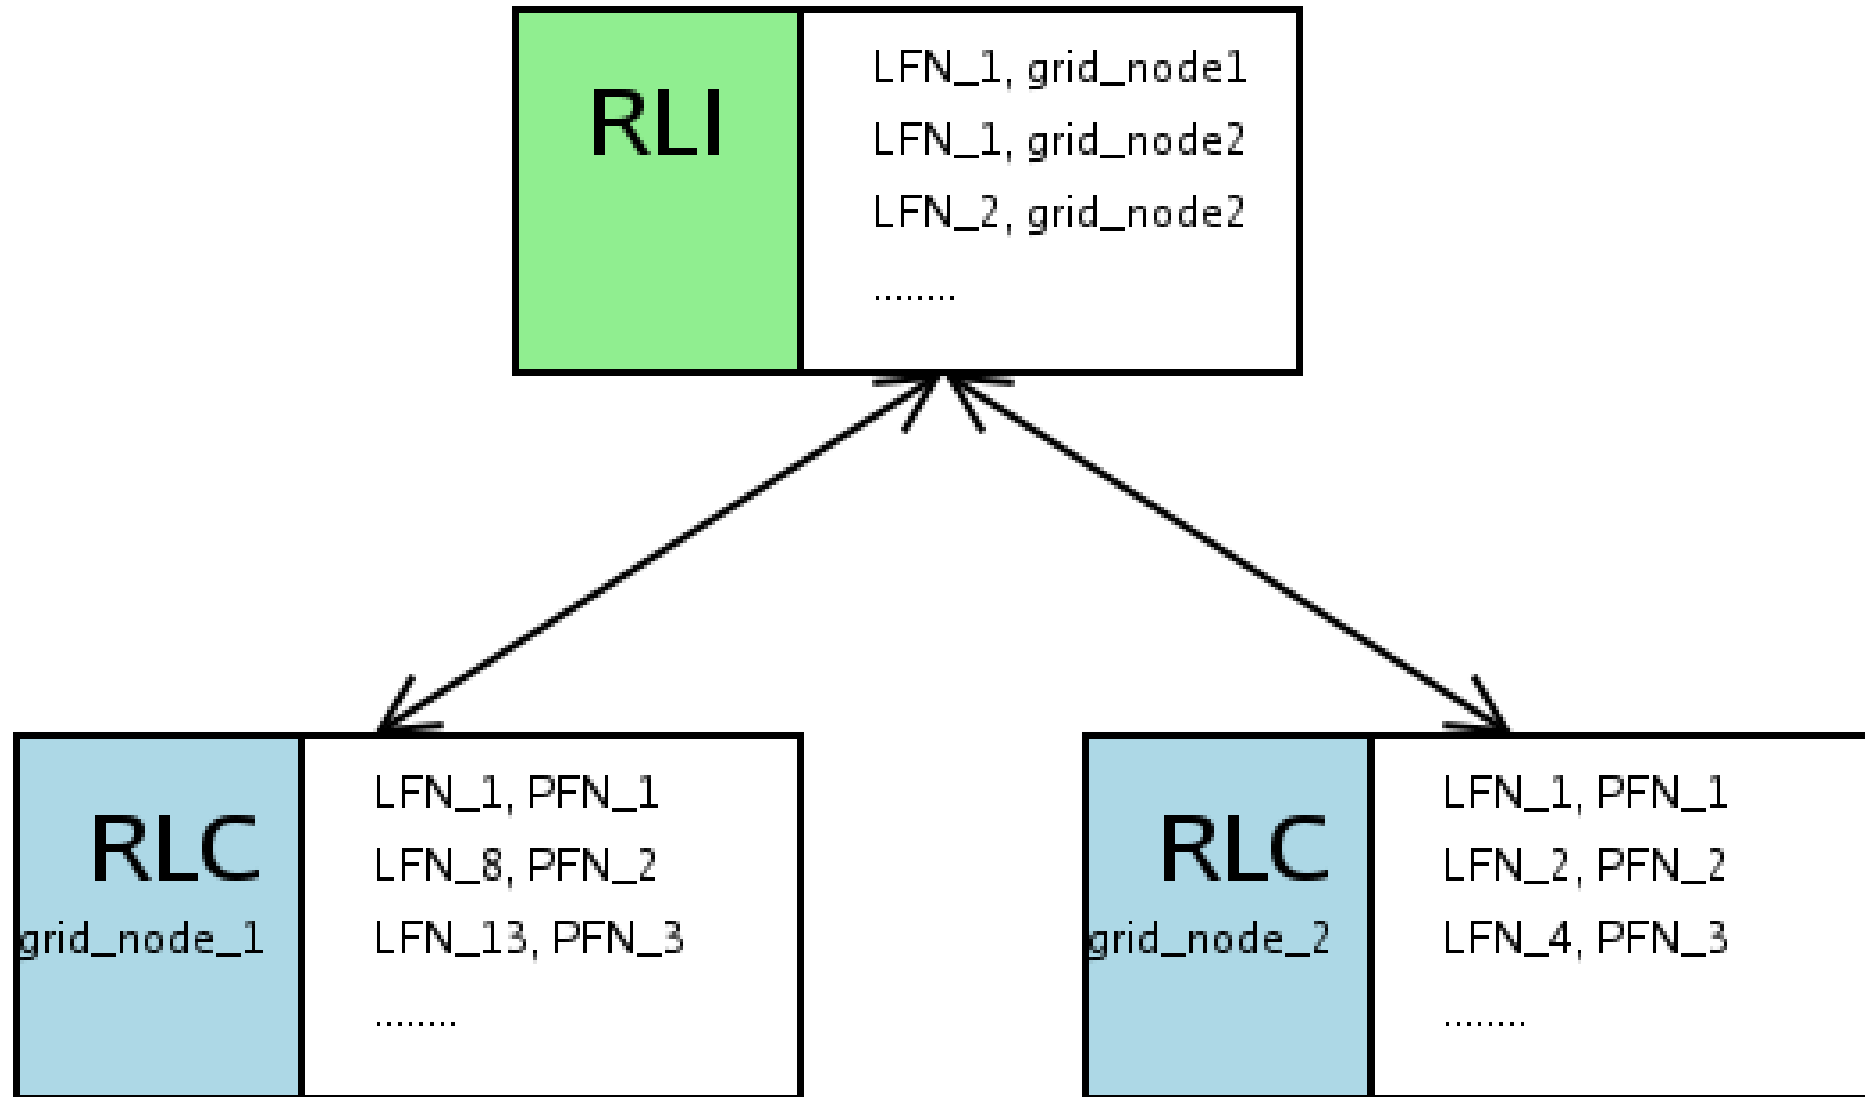

Replication of Data Sets - key concept to increase data availability

Replication of Data Sets - key concept to increase data availability

- **Provide information about replicas location**
- **Replicas are identified by LFN and PFN**

LFN - Logical File Name

- **global unique file identifier**

GUID – Grid Unique ID

PFN – Physical File Name

- **replica name on concrete Storage Element**

Replica Location Catalog

- **Service run at each grid node**
- **Stores information about files stored at the grid node**
- **Provides mapping between LFN and PFN**
- **Propagate information to Replica Location Index**
- **Soft state update mechanism**

Replica Location Index

- **Central grid service**
- **Gathers information from grid RLCs**
- **Provides mapping between LFN and a set of grid nodes containing given file**

Replica Manger Service

- Integrates GritFTP and catalog services

Short-term optimization

- select best file replica for given grid node and LFN
- selection based on current network status & replica location

Replica manager

- Integrates catalog services & optimization services