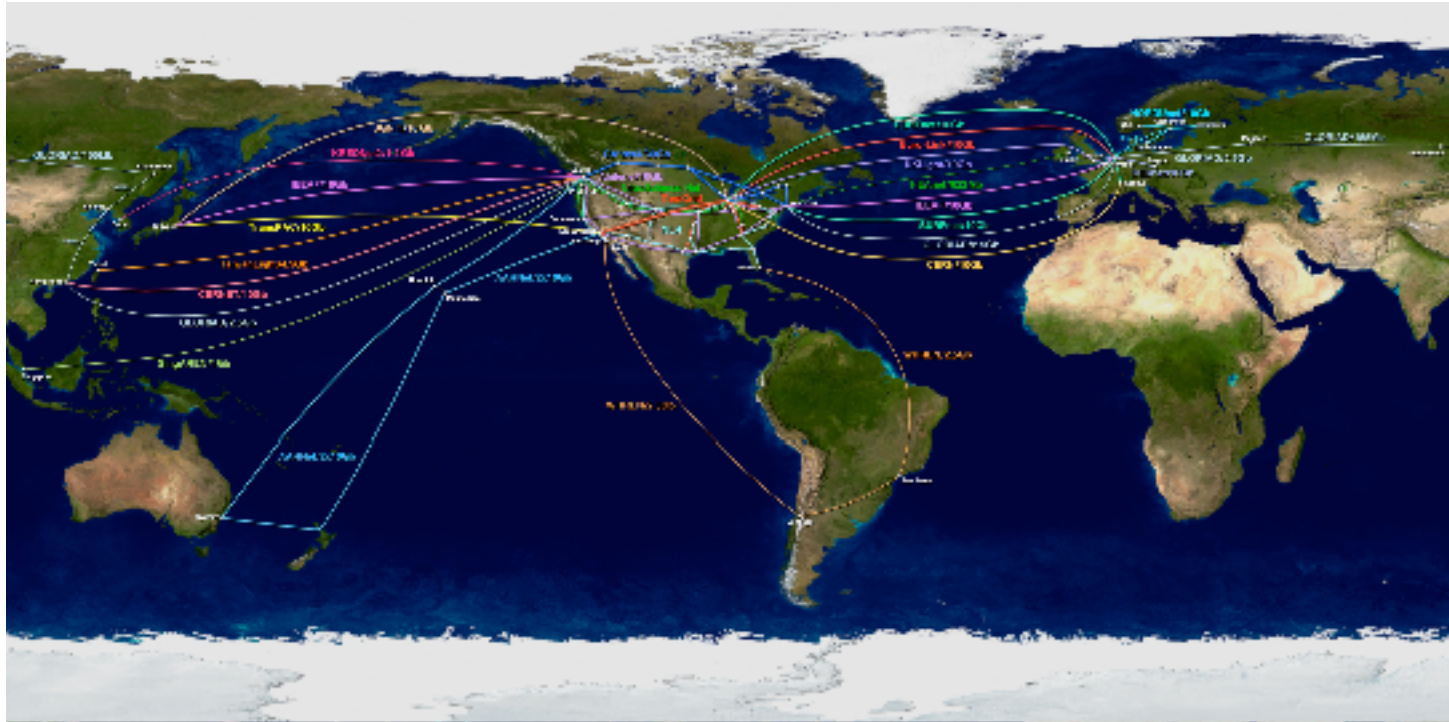

# Packet-Switched and Circuit-Switched Networks

## Global Lambda Integrated Facility

- Founder members:
  - StarLight in the US,
  - NetherLight in the Netherlands,
  - CANARIE in Canada,
- now many more members,
- UKLight is the UK contribution,
- <http://www.glif.is/>

# Global Lambda Integrated Facility

- 10 Gbit/sec connections from hub in London to StarLight and NetherLight,
- a collection of 1 Gbit/sec links from London hub to selected points in the UK,
- provides dedicated, switched-circuit connections for approved projects,
- managed by UKERNA and funded by HEFCE.