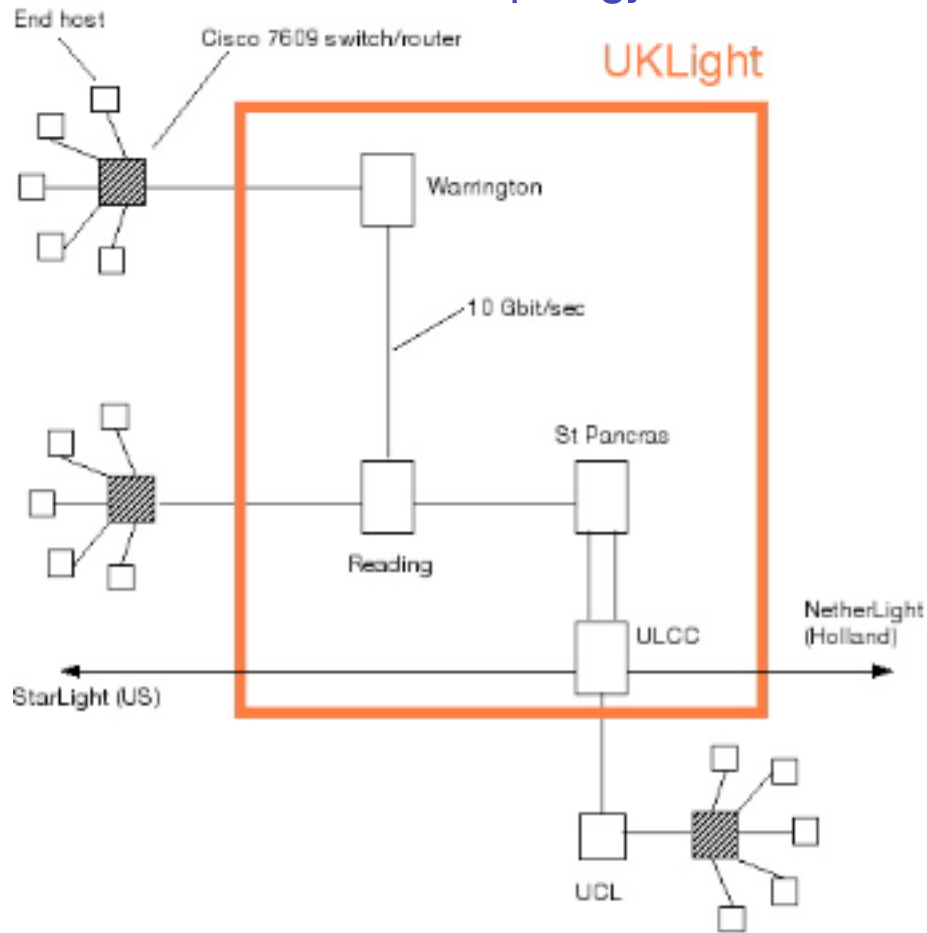

ESLEA Topology