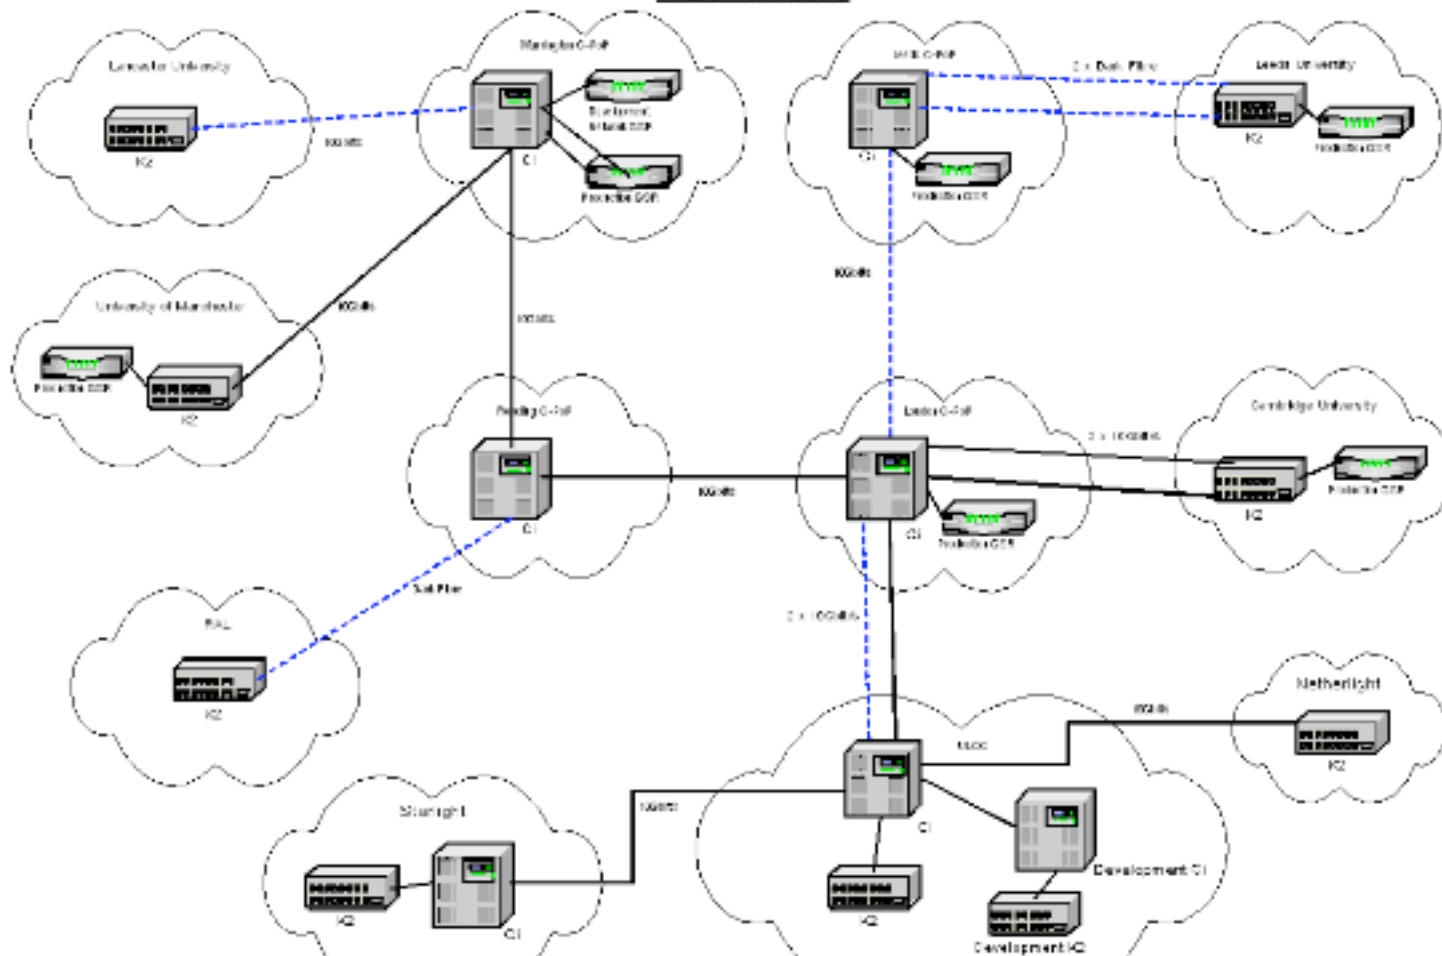

UKLight & the extended development network -
Phase 1 & Phase 2