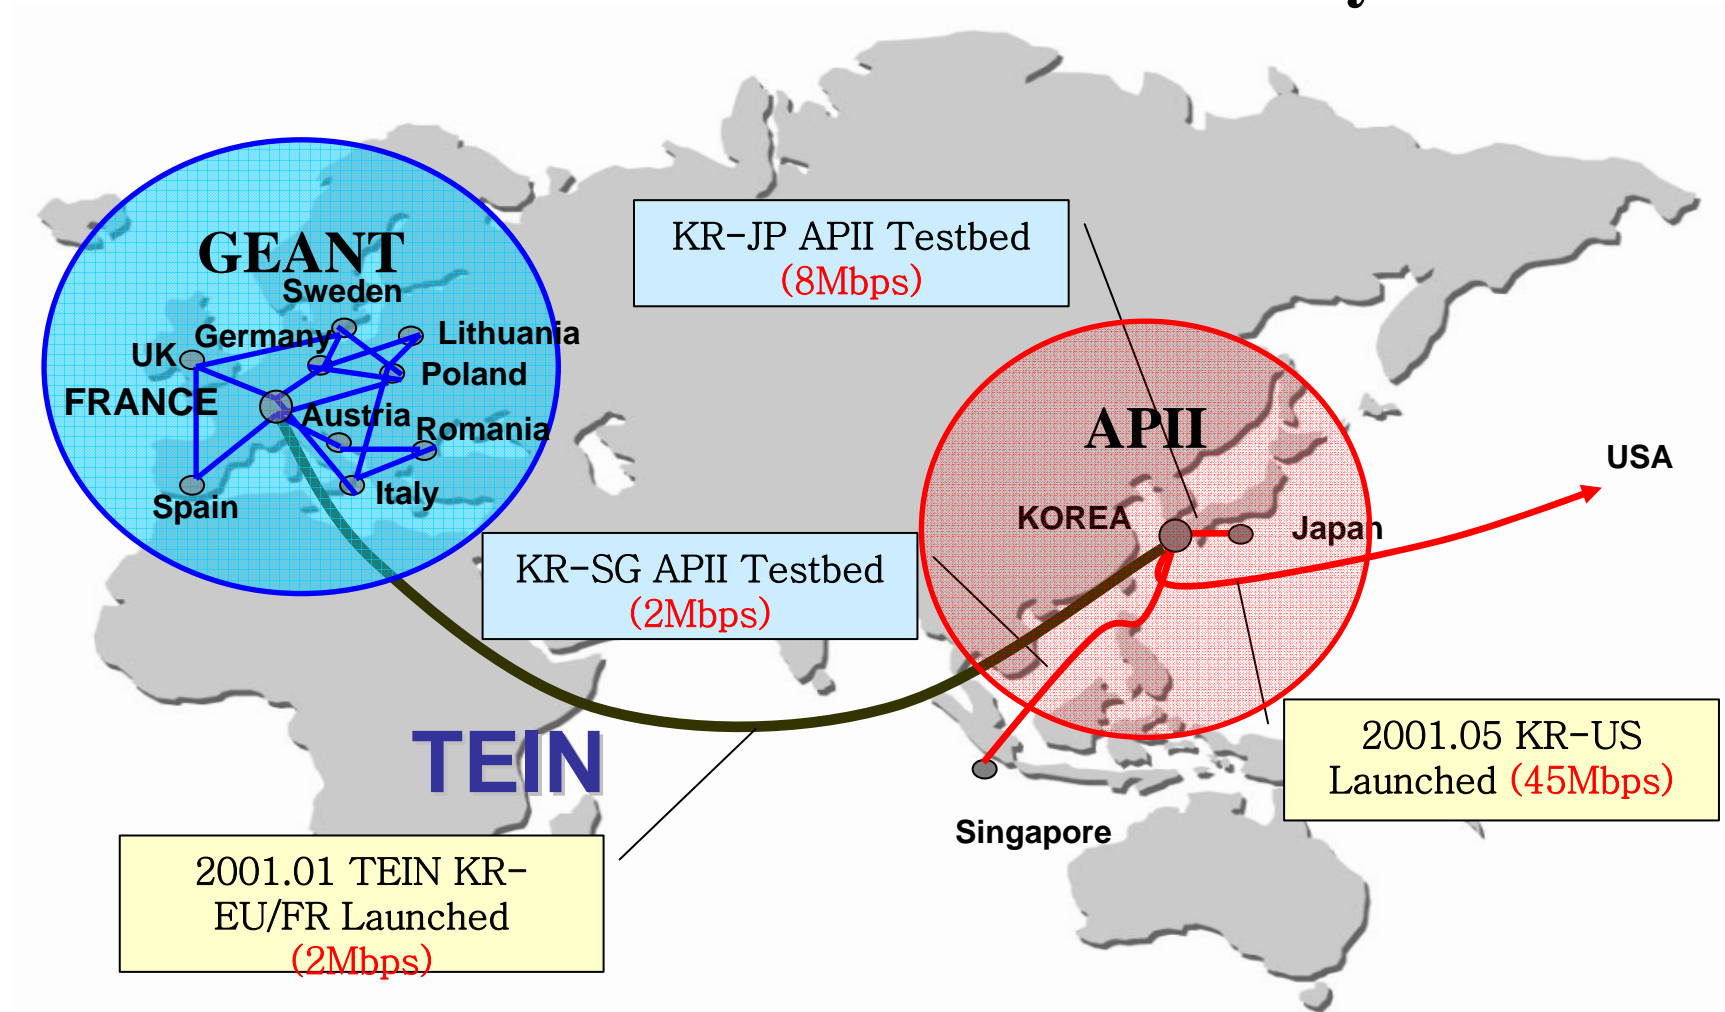

KR & Int'l Networks

- Backbone: 2.5~40G
- Access: 155M~1G

APIO KR-JP Launched (1998) started small Mega Capacity, seeding ...

R&A: RSVP Back-bone, Multicast, Caching, Real-time VLBI, Measurement of Performance, Tele-medicine, Tele-cinference, ATM Performance, GEO-Giga Net ...

APII KR-JP, APII KR-SG (1999-2000) extended to SEA

- IPv6, Virtual Univ., digital video transmission, Bio, Multicast, High quality video conference, tele-medicine, Broadband CDMA, RSVP, ATM, Maritime application ...

APIO KR-US, TEIN KR-EU (2001-2002) inter-continental connectivity

- IPv6, HEP, distance learning, HEP, Multicast, VoIP, Disaster Prevention, Traffic Engineering, tele-medicine, Artificial Heart, Weather Forecas, Bio ...