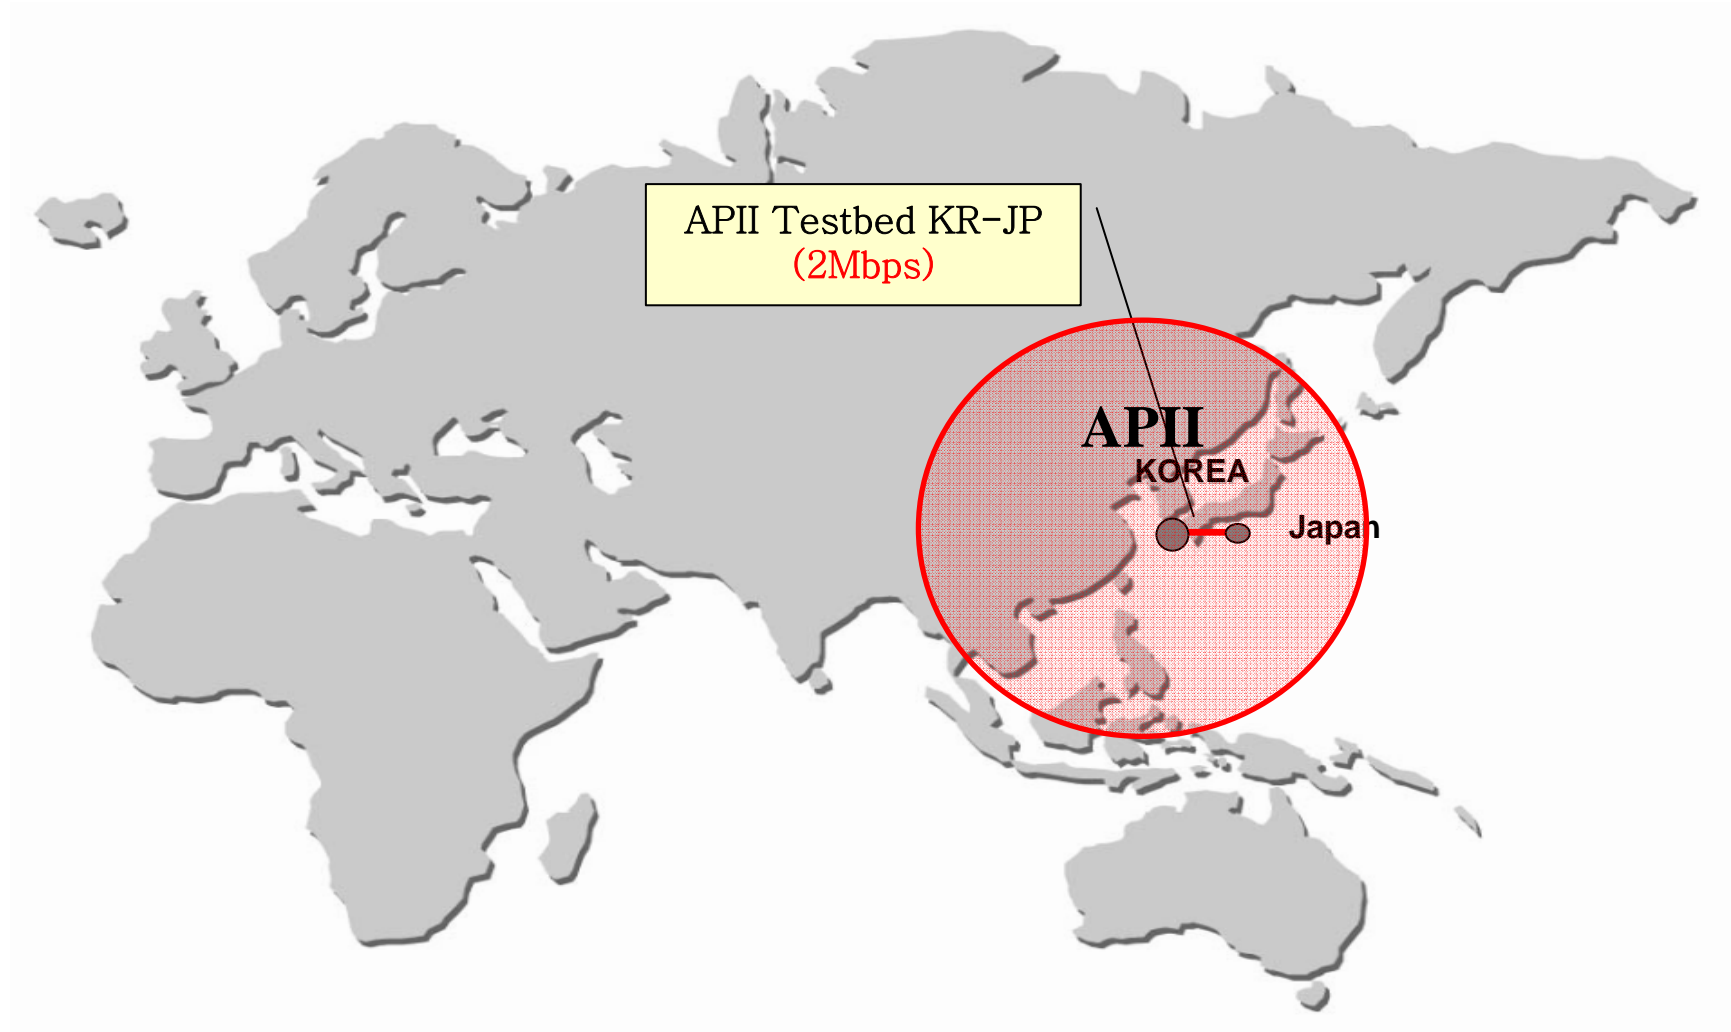

APIO KR-JP Launched (1998) started small Mega Capacity, seeding ...

R&A: RSVP Back-bone, Multicast, Caching, Real-time VLBI, Measurement of Performance, Tele-medicine, Tele-cinference, ATM Performance, GEO-Giga Net ...