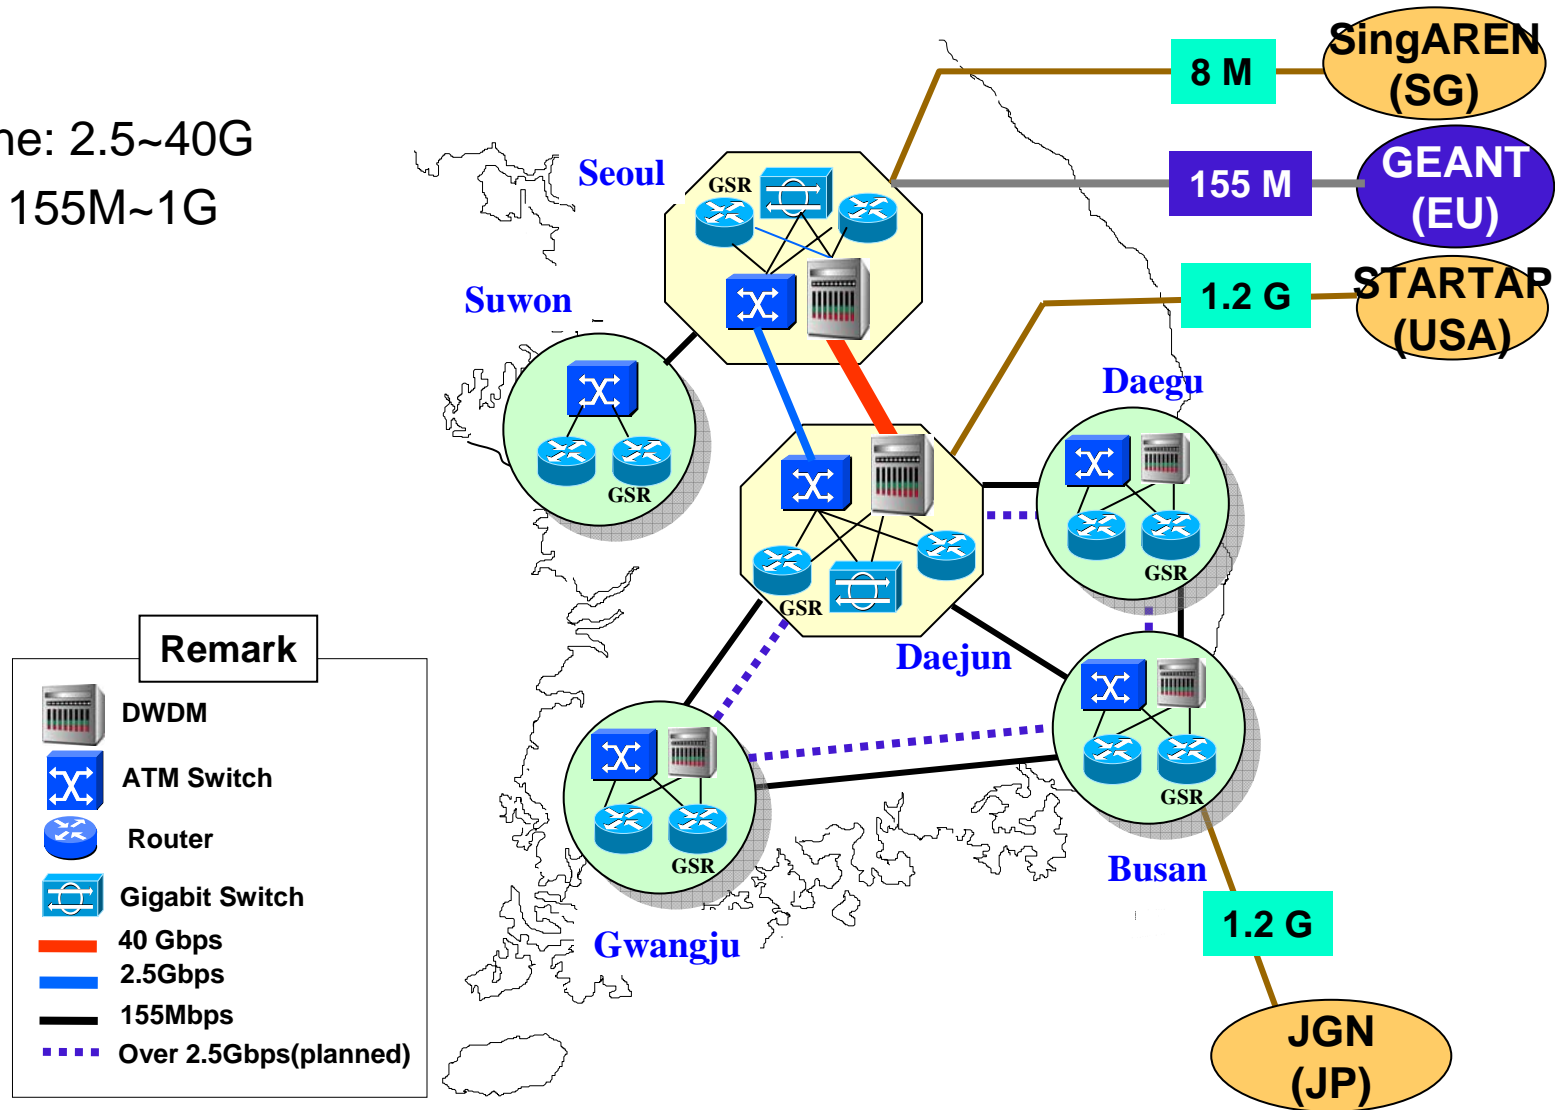

KR & Int'l Networks

- Backbone: 2.5~40G
- Access: 155M~1G