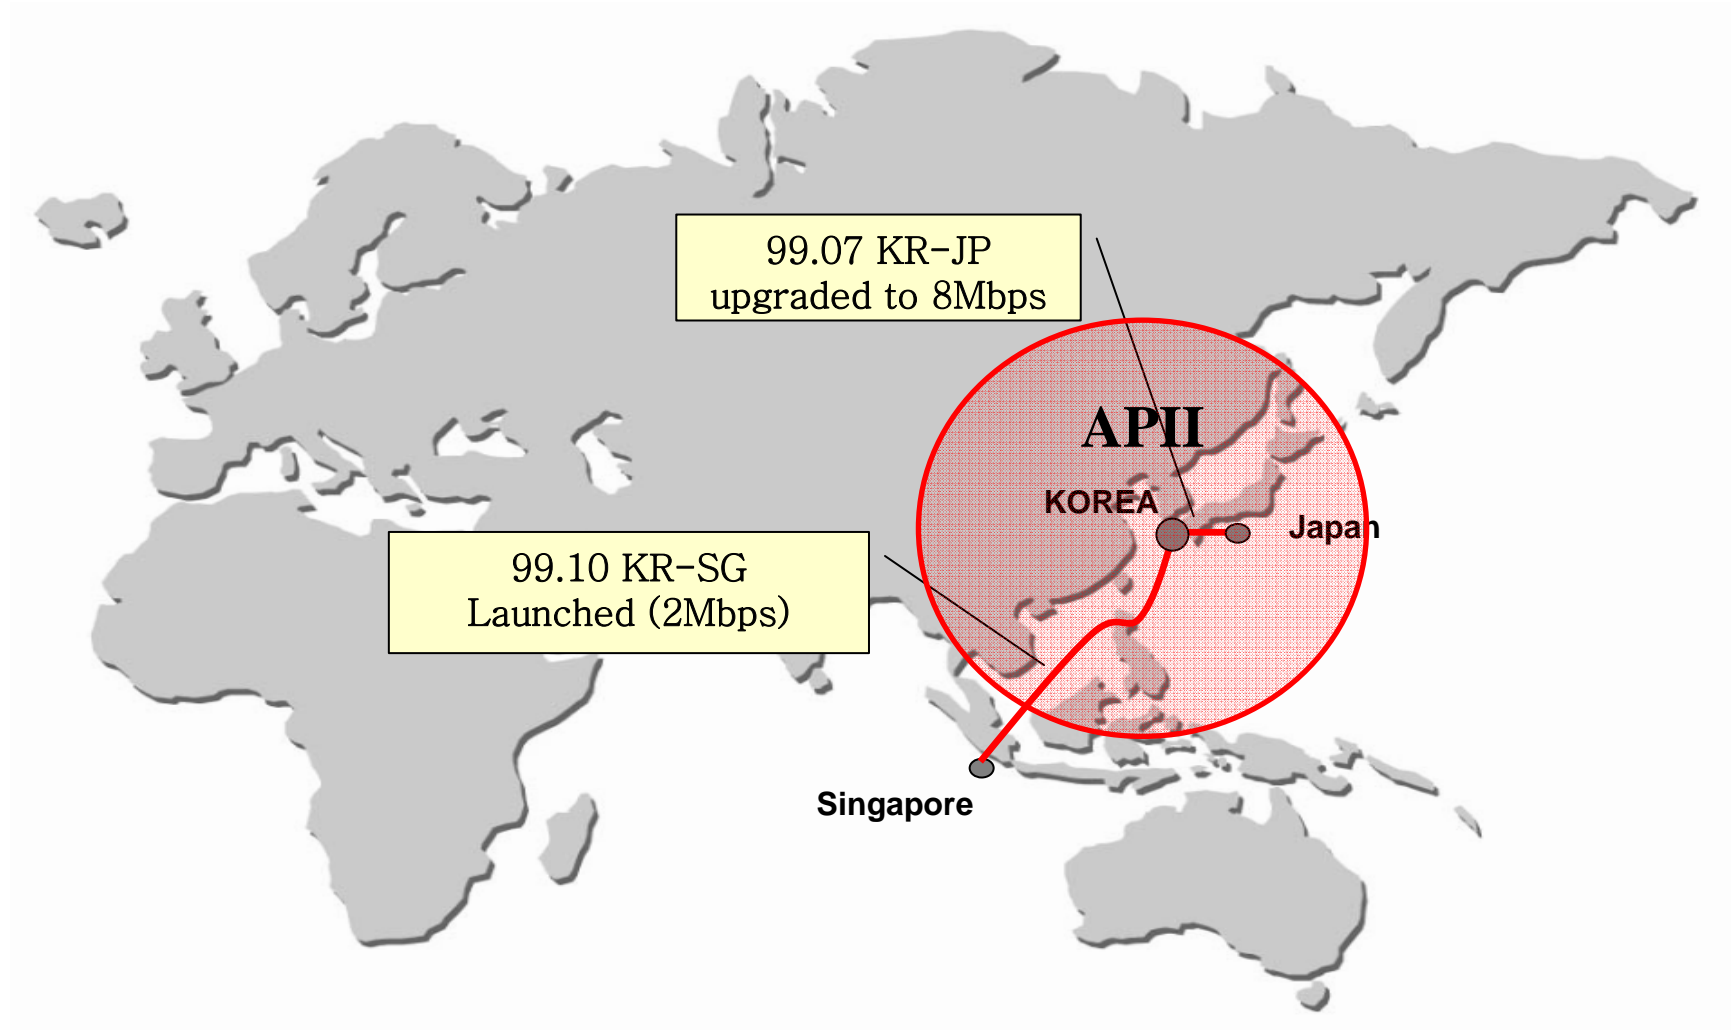

APII KR-JP, APII KR-SG (1999-2000) extended to SEA

- IPv6, Virtual Univ., digital video transmission, Bio, Multicast, High quality video conference, tele-medicine, Broadband CDMA, RSVP, ATM, Maritime application ...