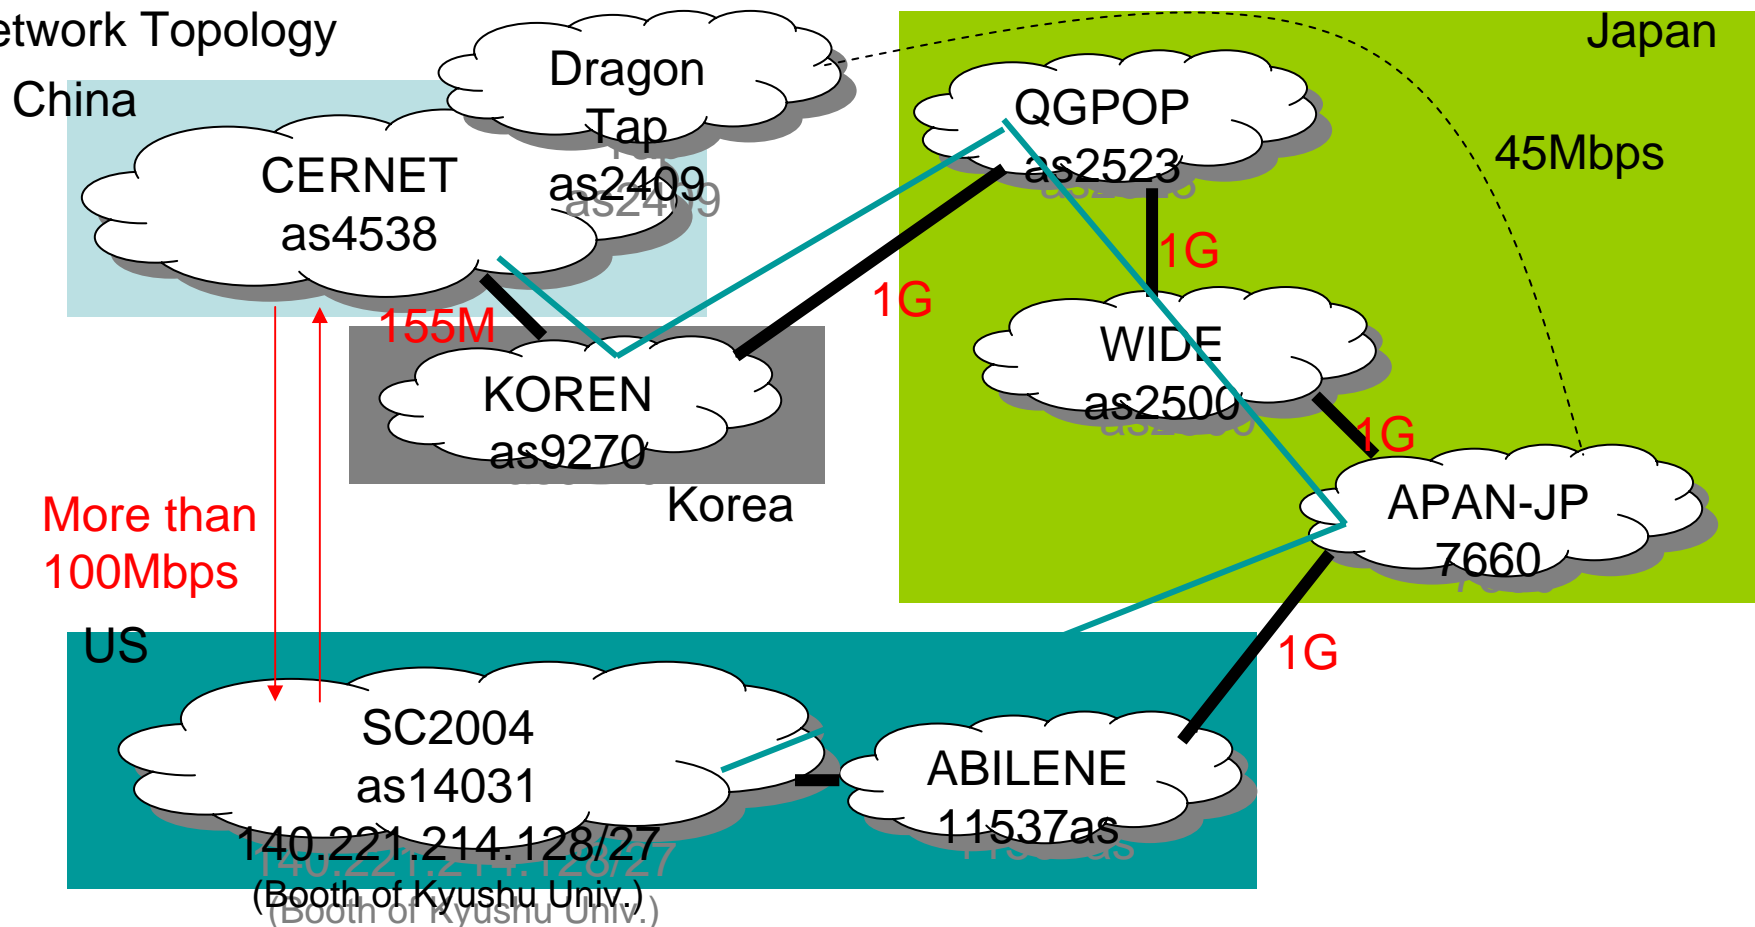

SC2004 Challenge Award

- **Where:** Nov 2004 @ SC 2004 conference (Pittsburgh, US)
- **Title:** CJK Bandwidth Challenge Award
- **Awardees:** CERNET(CN), Kyushu Univ(JP), KISDI(KR)
- **Reason:** showing bandwidth to CJK

Network Topology