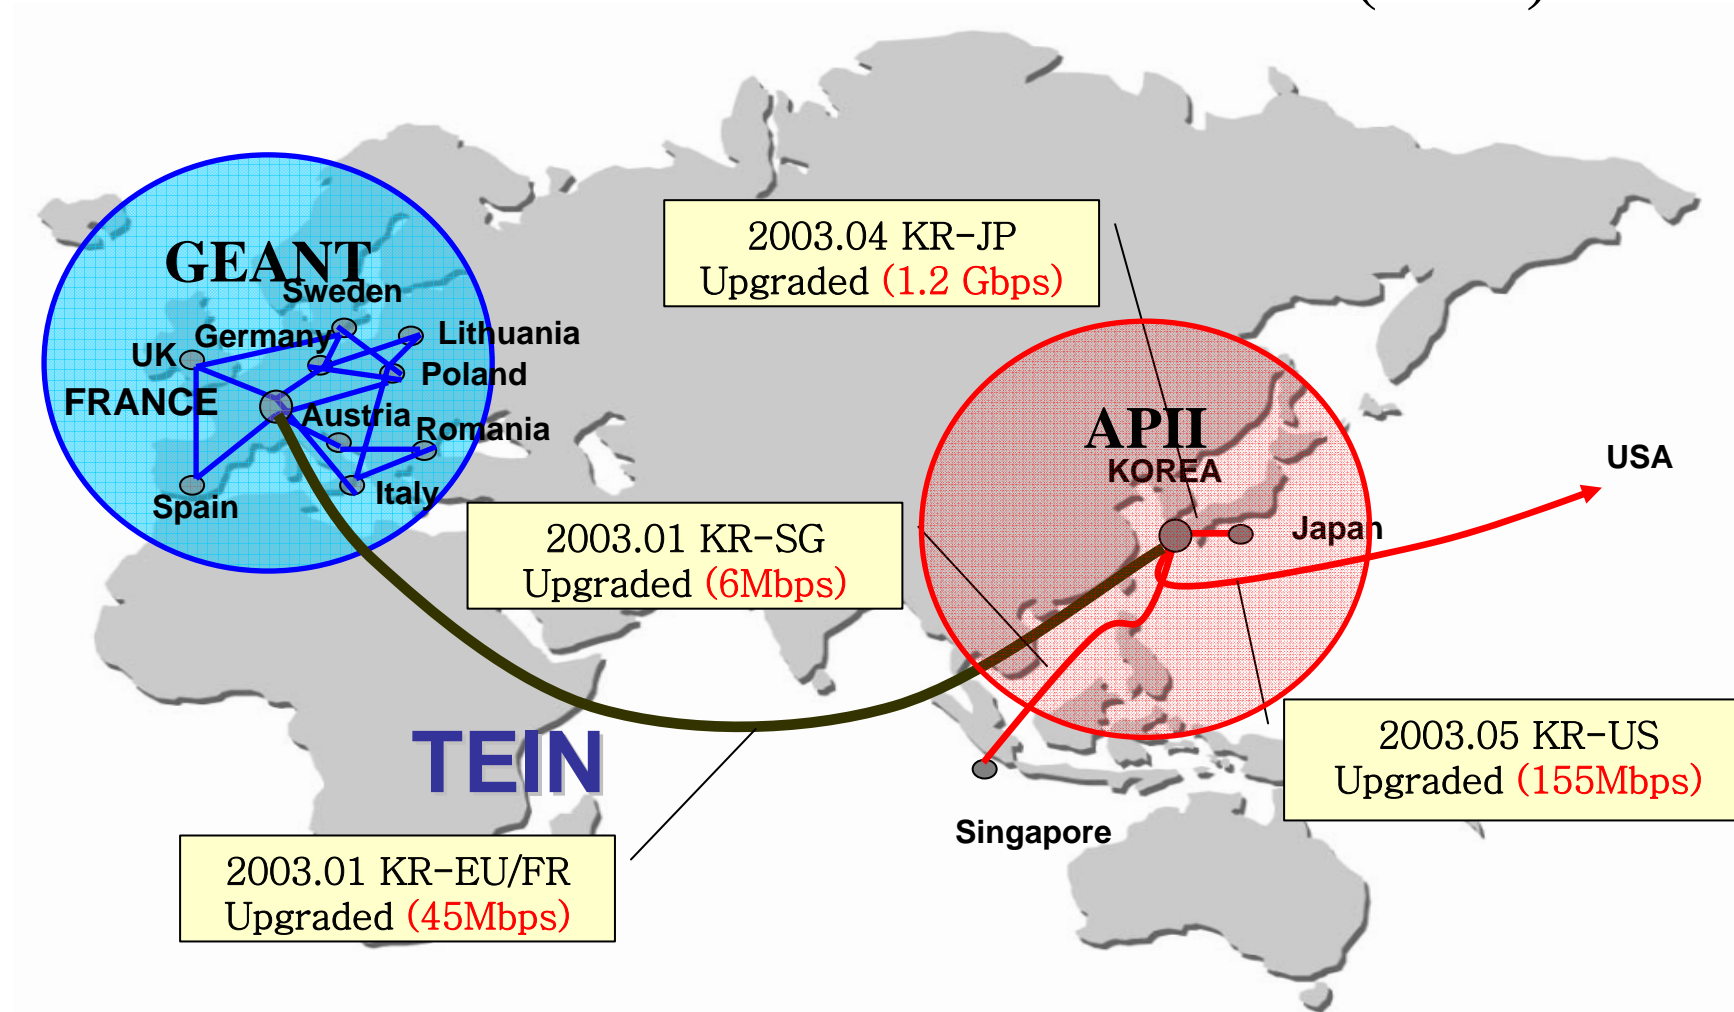

APII/TEIN Expanded, Upgraded & Linked with Global Initiatives (2003)

• R&A: Nano, IPv6, tele-medicine, earth-environment, Traffic Engineering, Disaster Prevention, Bio-data

...