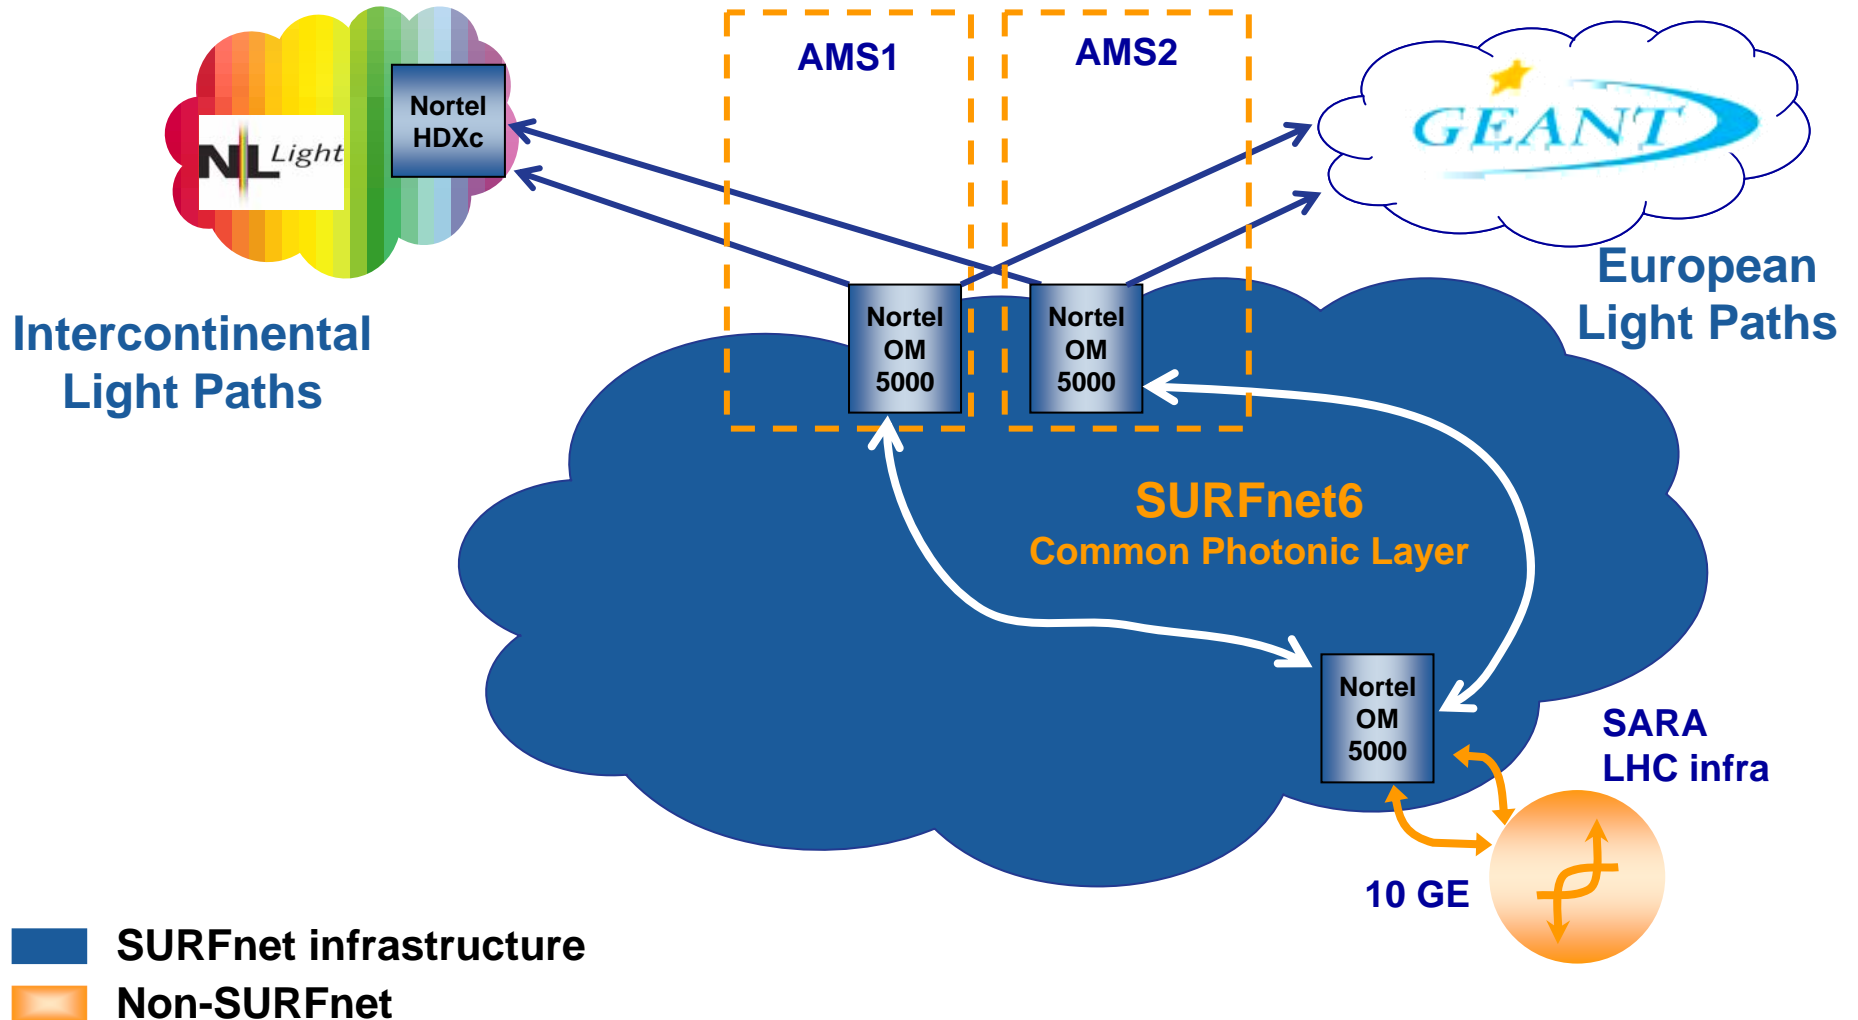

SURFnet6 overview

- **A hybrid optical and packet switching infrastructure**
- **Based on customer-owned managed dark fiber**
- **Native IPv4, IPv6 and Light Path Provisioning over a single transmission infrastructure**
 - **Managed via a single control plane**
 - **Network nodes reduced from 20 routed locations to 2 routed locations**

Paving the way to a ubiquitous and scalable

Dutch Tier 1 networking

- **SARA connected to SURFnet6:**
 - 10G for commodity IP
 - 10G Light Paths for the LHC OPN, and other projects like DEISA
- **SURFnet connected to GEANT2:**
 - 10G for commodity IP
 - Multiple 10G Light Paths, one will be dedicated for the LHC OPN
- **SURFnet exploring Cross Border Fiber:**
 - With DFN in Germany, e.g. for Dutch T1-German T1 connection

SURFnet6 status

- **Building of optical core and routed core: nearing completion**
- **Start of pre-production: running as of July, 2005**
- **Start of production & start of transition: planned for August, 2005**
- **SURFnet6 has all connected organizations: not later than December 31, 2005**
- **Start of GE and 10GE light path services: January 1, 2006 network-wide, this quarter for Amsterdam**

SURFnet6: Light Path Provisioning implementation

NetherLight lambda connectivity

July/August 2005

Thank you

bos@surfnet.nl

<http://www.surfnet.nl/>

<http://www.gigaport.nl/>

<http://www.netherlight.net/>