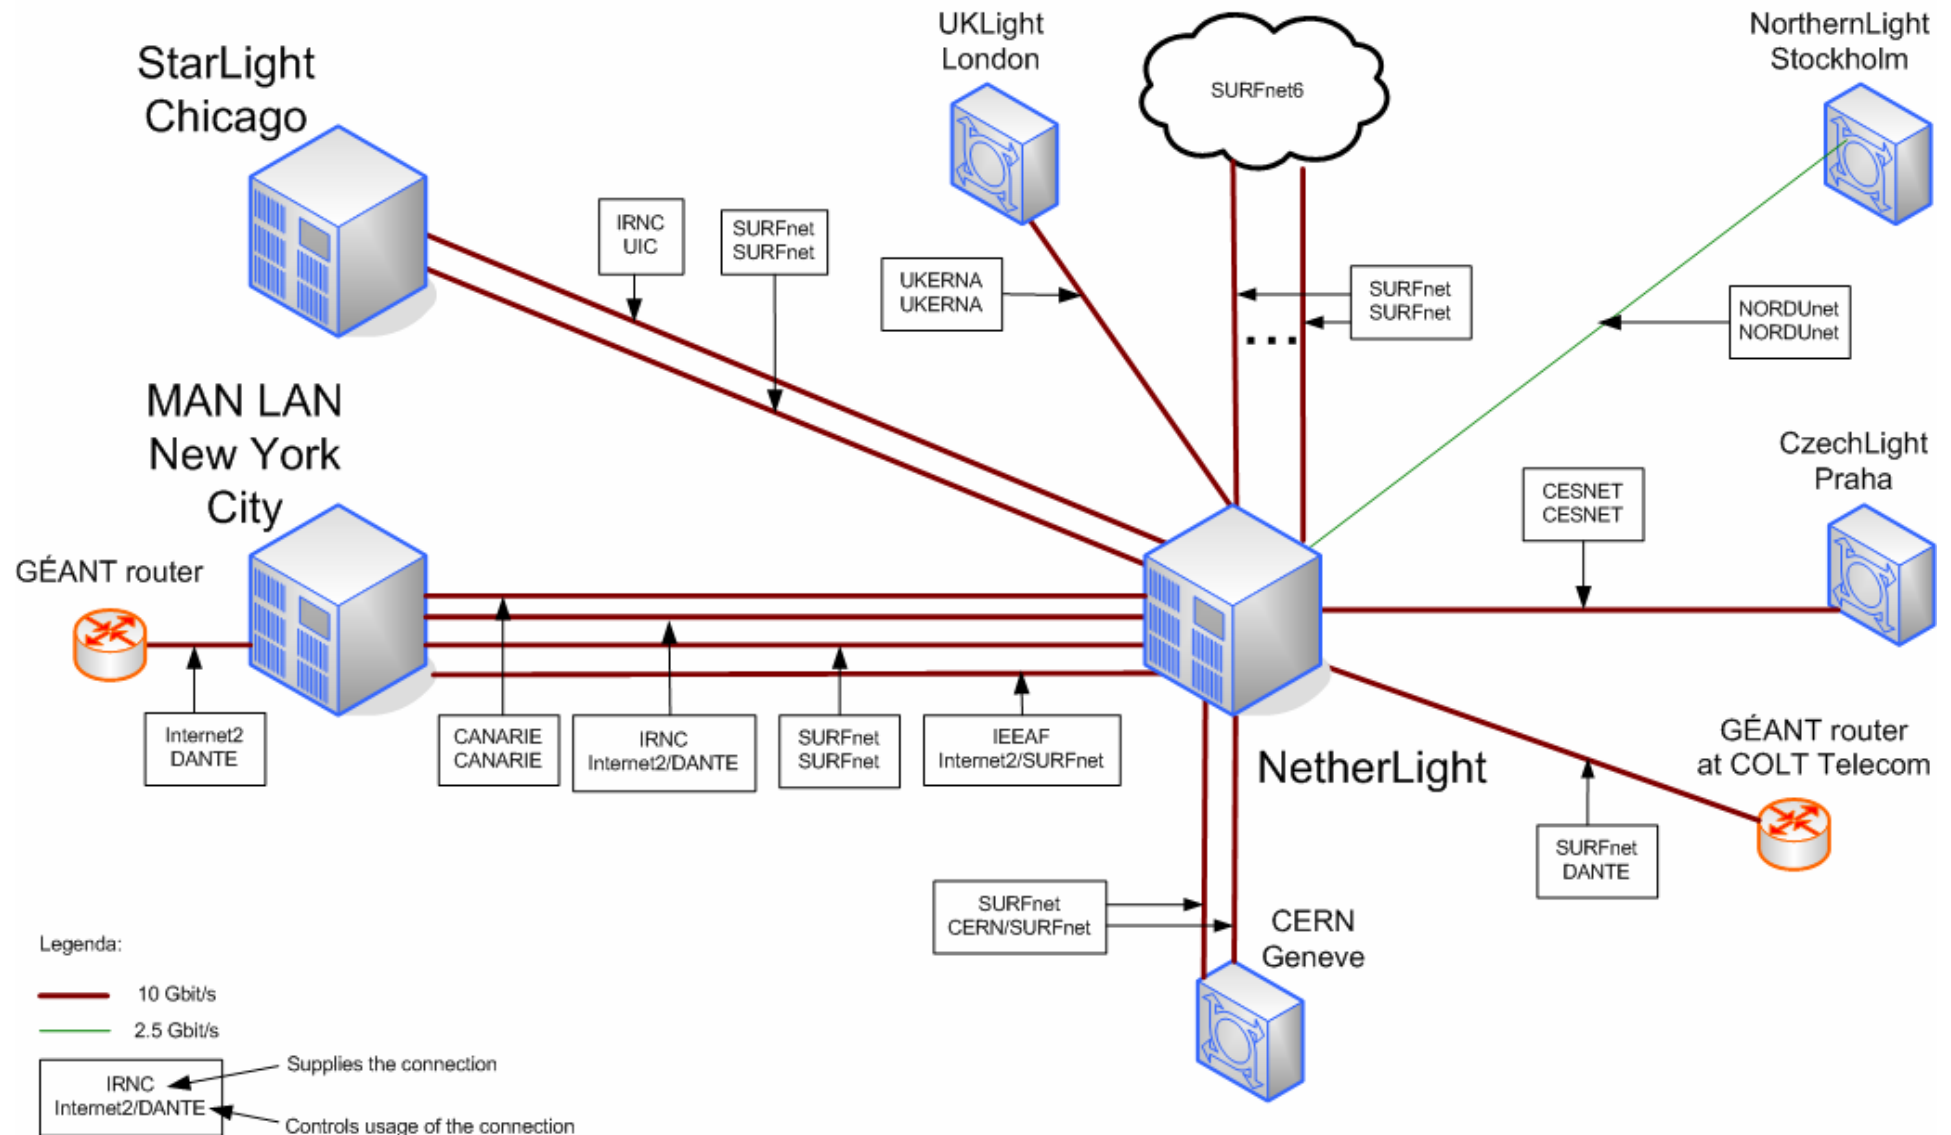

SURFnet6 overview

- **A hybrid optical and packet switching infrastructure**
- **Based on customer-owned managed dark fiber**
- **Native IPv4, IPv6 and Light Path Provisioning over a single transmission infrastructure**
 - **Managed via a single control plane**
 - **Network nodes reduced from 20 routed locations to 2 routed locations**

Paving the way to a ubiquitous and scalable

Dutch Tier 1 networking

- **SARA connected to SURFnet6:**
 - 10G for commodity IP
 - 10G Light Paths for the LHC OPN, and other projects like DEISA
- **SURFnet connected to GEANT2:**
 - 10G for commodity IP
 - Multiple 10G Light Paths, one will be dedicated for the LHC OPN
- **SURFnet exploring Cross Border Fiber:**
 - With DFN in Germany, e.g. for Dutch T1-German T1 connection

SURFnet6 status

- **Building of optical core and routed core: nearing completion**
- **Start of pre-production: running as of July, 2005**
- **Start of production & start of transition: planned for August, 2005**
- **SURFnet6 has all connected organizations: not later than December 31, 2005**
- **Start of GE and 10GE light path services: January 1, 2006 network-wide, this quarter for Amsterdam**

SURFnet6: Light Path Provisioning implementation

NetherLight lambda connectivity

July/August 2005

Thank you

bos@surfnet.nl

<http://www.surfnet.nl/>

<http://www.gigaport.nl/>

<http://www.netherlight.net/>