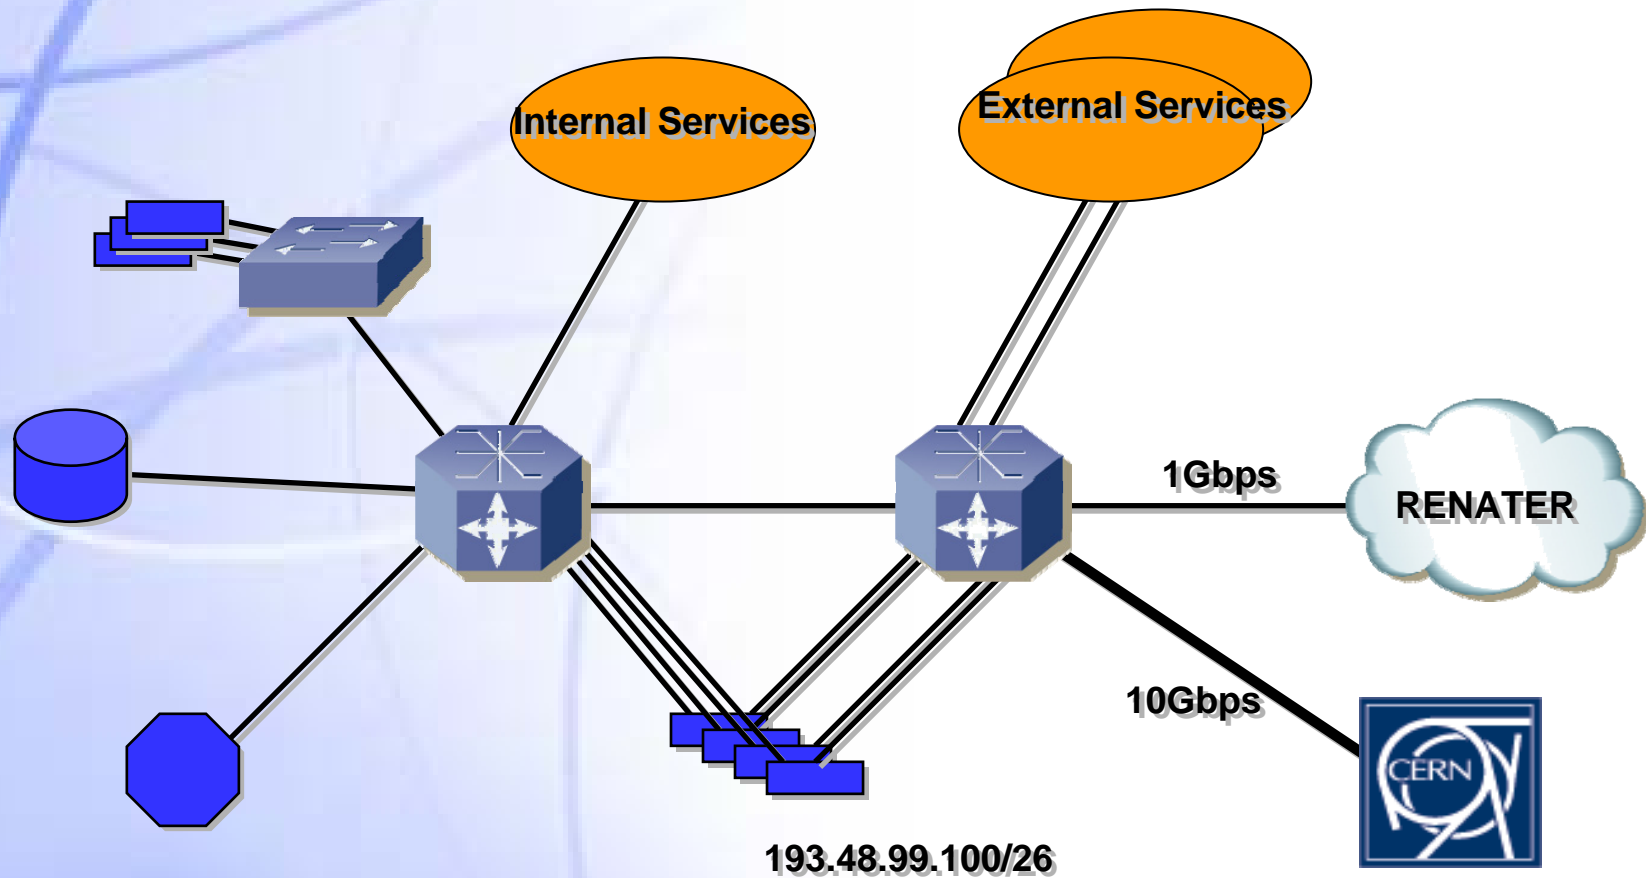

IN2P3
Computing Center, Lyon, France
Tier1 for Atlas, ALICE, CMS, LHCb

Jerome.Bernier@in2p3.fr

RENATER 4 French NREN

Connexion vers les DOM-TOM

End 2005

IN2P3 Computing Center, Lyon, France

- Tier1 for ATLAS, ALICE, CMS, LHCb
- direct dark fiber to T0 (september 2005)
- AS number 789 (owner IN2P3)
- prefix 193.48.99.100/26 (owner IN2P3)
- interface 10GE LAN PHY (...)
- backup 10G via RENATER/GEANT (2006?)