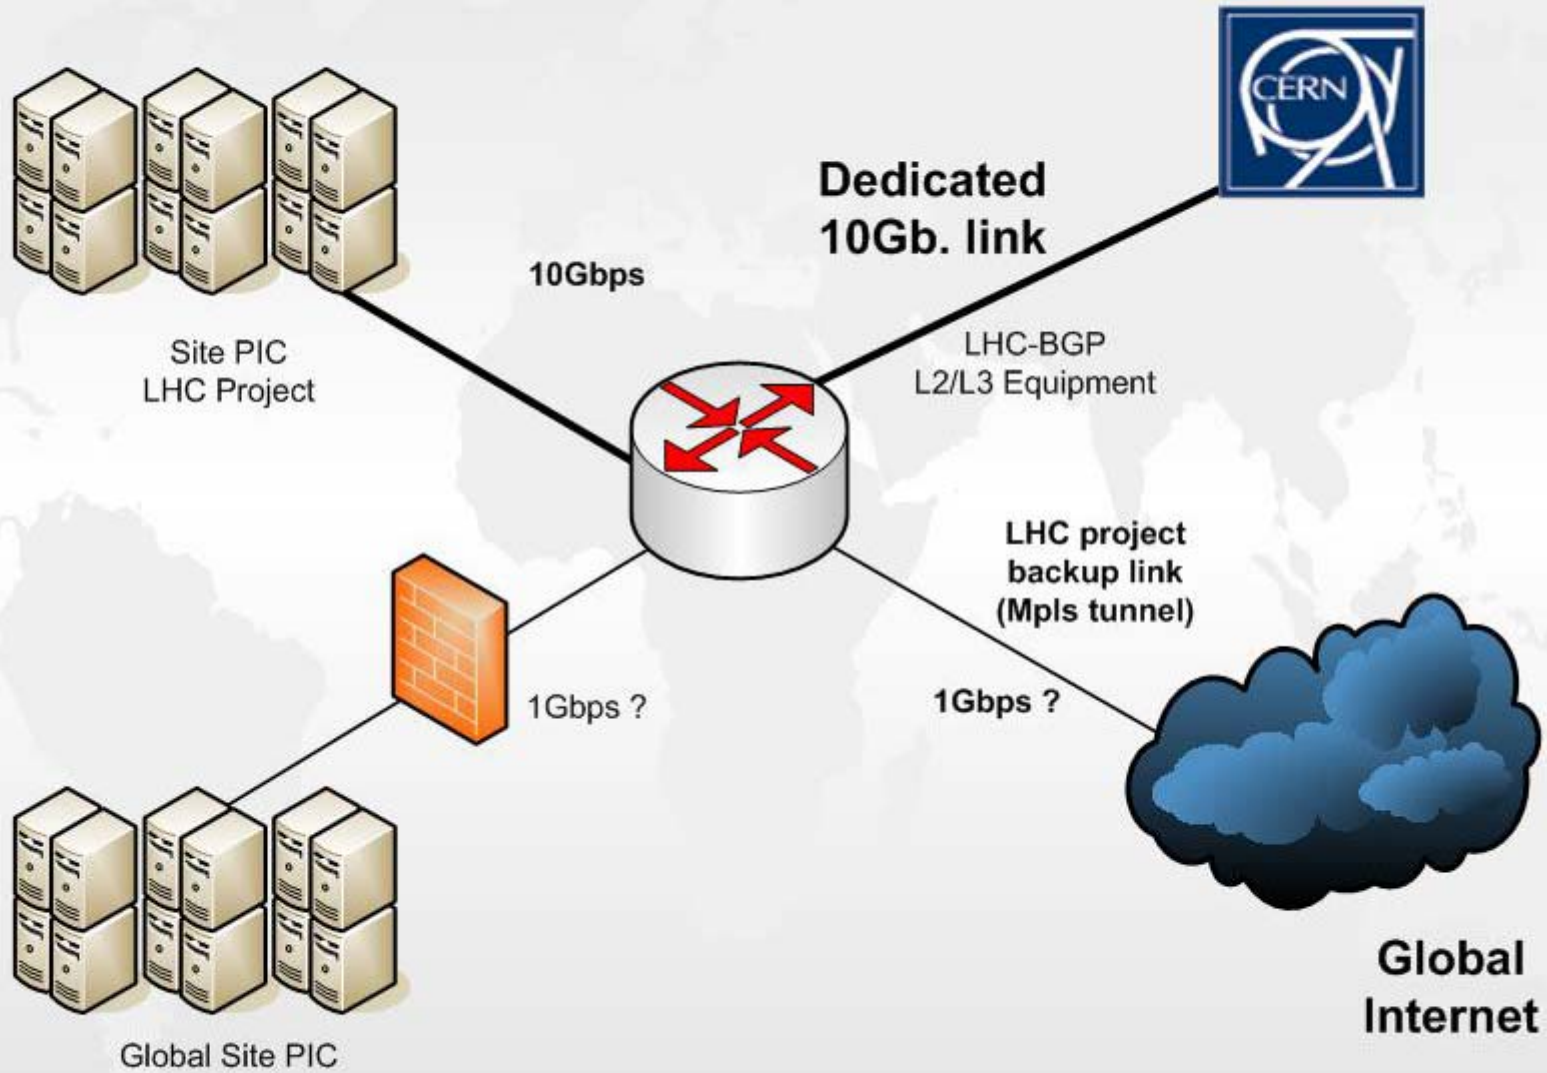

# PIC

(Port d'Informació Científica)

Computing Center, Barcelona, SPAIN  
Tier1 for Atlas, CMS, LHCb

[mpandres@pic.es](mailto:mpandres@pic.es)

# PIC-LHC planned connection

# PIC Computing Center, Barcelona

- Tier1 for Atlas, CMS, LHCb
- It's expected PIC will be connected L2 circuit 10GE.  
Managed by RedIRIS
- AS number 766 (owner RedIRIS)
- Security model will be based on L3 filters within the L3 equipment.
- SNMP is used to monitoring the network.
- Backup 1Gb. via PIC global internet connection (RedIRIS can configure an mpls tunnel)