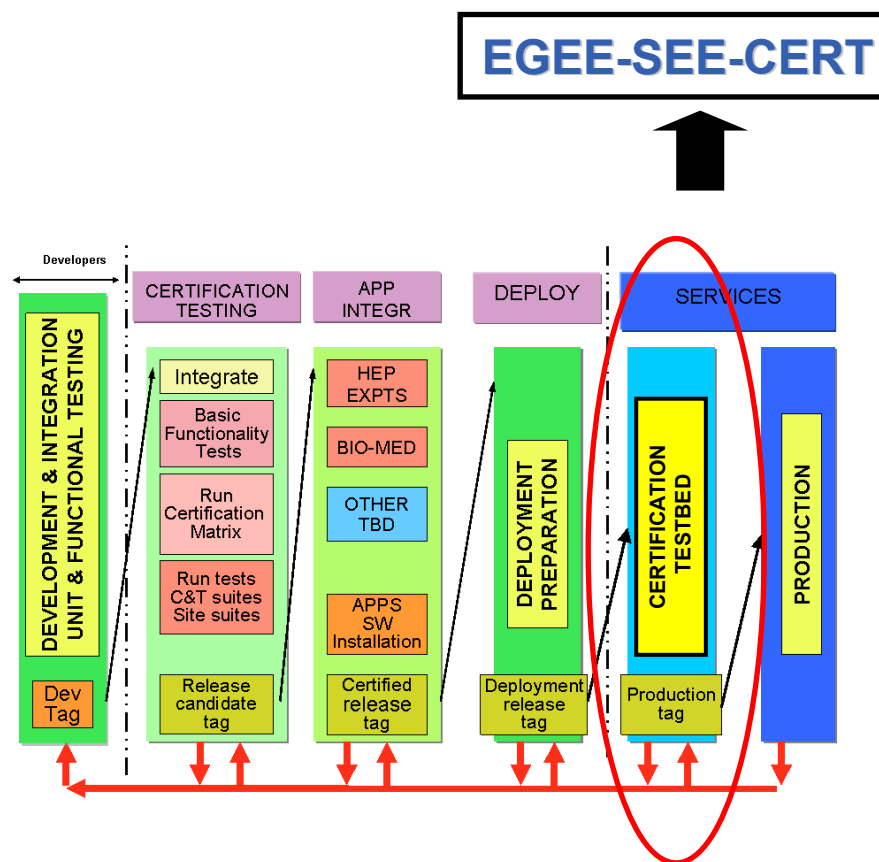

Enabling Grids for E-science

EGEE SEE Certification, Installation Support Team

Maria Nassiakou
University of Athens

www.eu-egee.org

INFSO-RI-508833

- **Installation and Operation of Certification/Installation test bed**

UOA financed a full upgrade of the site, from January 2006 the certification test bed is deployed in 8 rack-mountable Dell SC1425 servers (3.0 GHz EMT64 Xeon CPU)

- **Middleware certification.**
The certification team provides the following on the certification test-bed:
 - **Verifies that the software is installable and configurable in the expected configurations of the SEE production sites;**
 - **Verifies basic functionality and stability of the middleware;**
 - **Performs regression testing, based on a matrix of certification tests**
 - **Builds validation tests for sites to run on installing the middleware release**

- **Initially the release was tested after it was released. The certification site had to complete the testing process before the production sites started the installation but after it was released.**
 - LCG 2.4.0 March 2005
 - LCG 2.5.0 June 2005
- **The process of using the certification site to certify a release before given to production started fall 2005. Since then two releases were certified:**
 - LCG 2.6.0, July 2005
 - LCG 2.7.0, January 2006