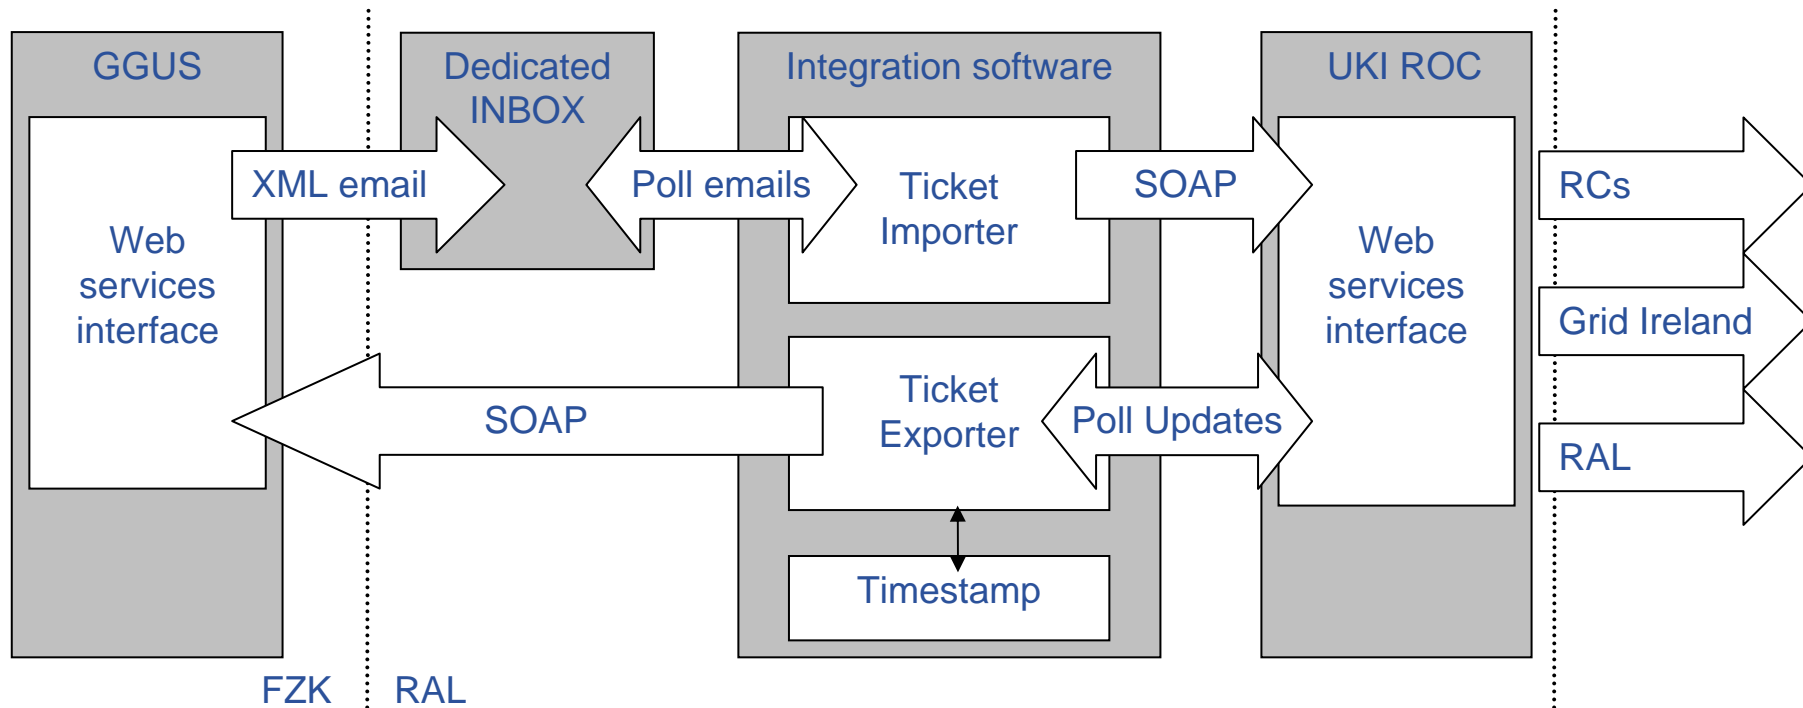

Yves Coppens – Tier2 Support/TPM

Alessandra Forti – Tier2 Support/TPM

Pete Gronbech – Tier2 Support/TPM

Fraser Spiers – Tier2 Support/TPM

Olivier van der Aa – Tier2 Support/TPM

•* Recruiting extra 2 people *

- UKI ROC helpdesk integration uses Footprints - closed-source commercial product via another RAL dept
- Fully synchronised interface went live 23rd January 2006
- Has handled 209 since January
- Most problems have been due to with GGUS, FP, bugs or the network.
- Needs changing frequently due to site name changes and rule alterations
- Support issues, need to add more rules, recruit ticketing person, smooth out alerts/reminders, interface with RT at ie and RAL Tier1, who closes tickets?, COD tickets not closed