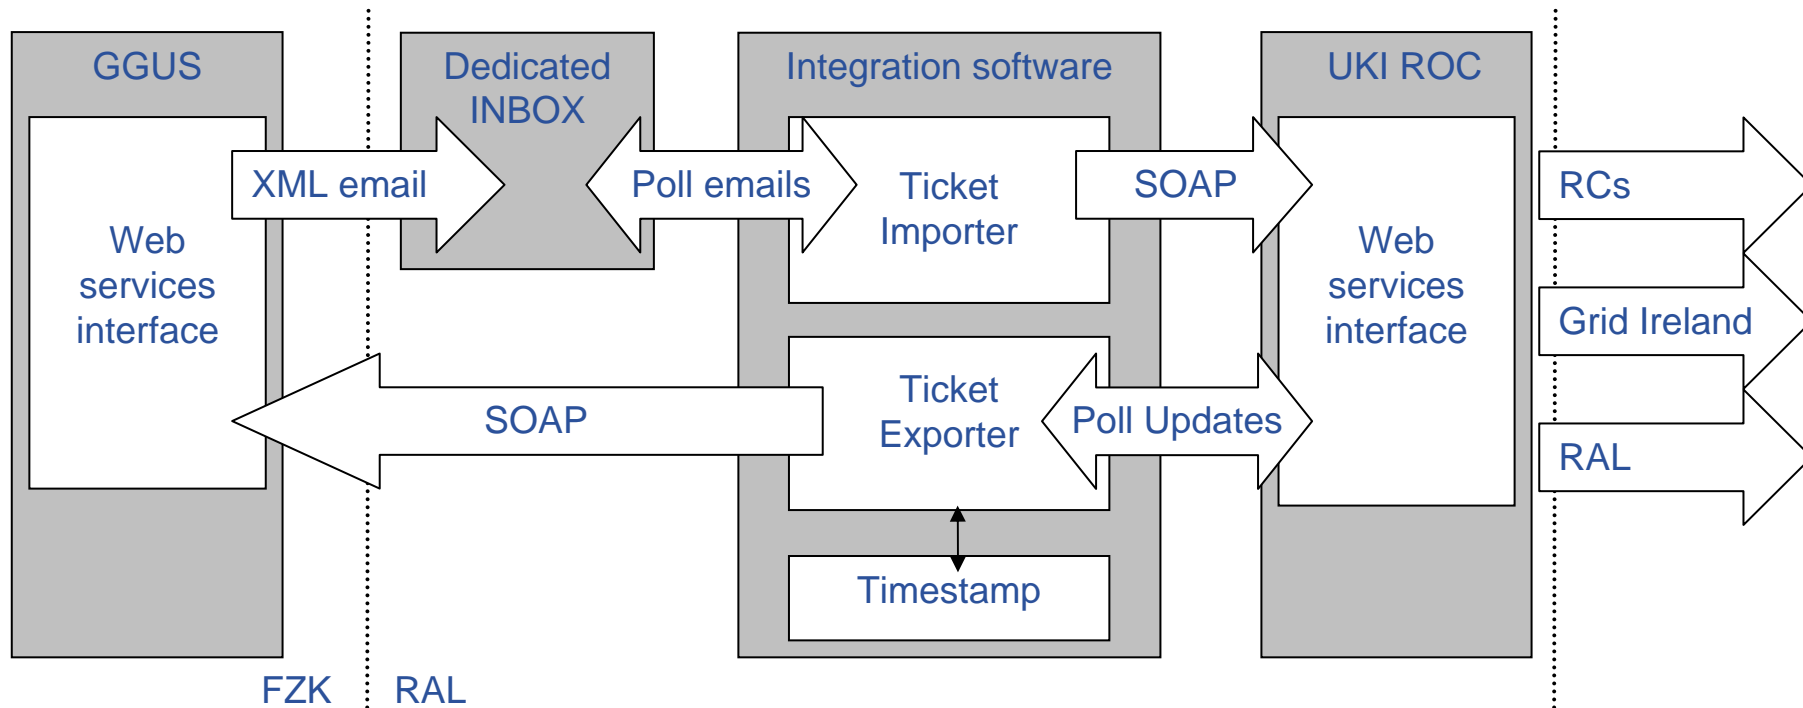

John Walsh – Grid Ireland Manager

Yves Coppens – Tier2 Support/TPM

Alessandra Forti – Tier2 Support/TPM

Pete Gronbech – Tier2 Support/TPM

Fraser Spiers – Tier2 Support/TPM

Olivier van der Aa – Tier2

Support/TPM

- UKI ROC helpdesk integration uses Footprints - closed-source commercial product via another RAL dept
- Fully synchronised interface went live 23rd January 2006
- Has handled 209 since January
- Most problems have been due to with GGUS, FP, bugs or the network.
- Needs changing frequently due to site name changes and rule alterations